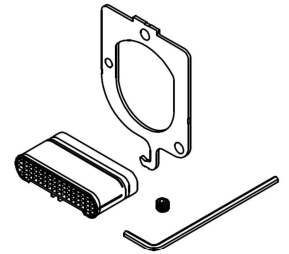

*Sizes, models and finishes may differ from those presented.

***Finish determined by Suffix**

Finish	Description
C	Chrome
PN	Polished Nickel

****Aerator Kit (include tool):**

S6-641 (Full flow)

TOOL :

505-025 (Allen key 2.5mm)