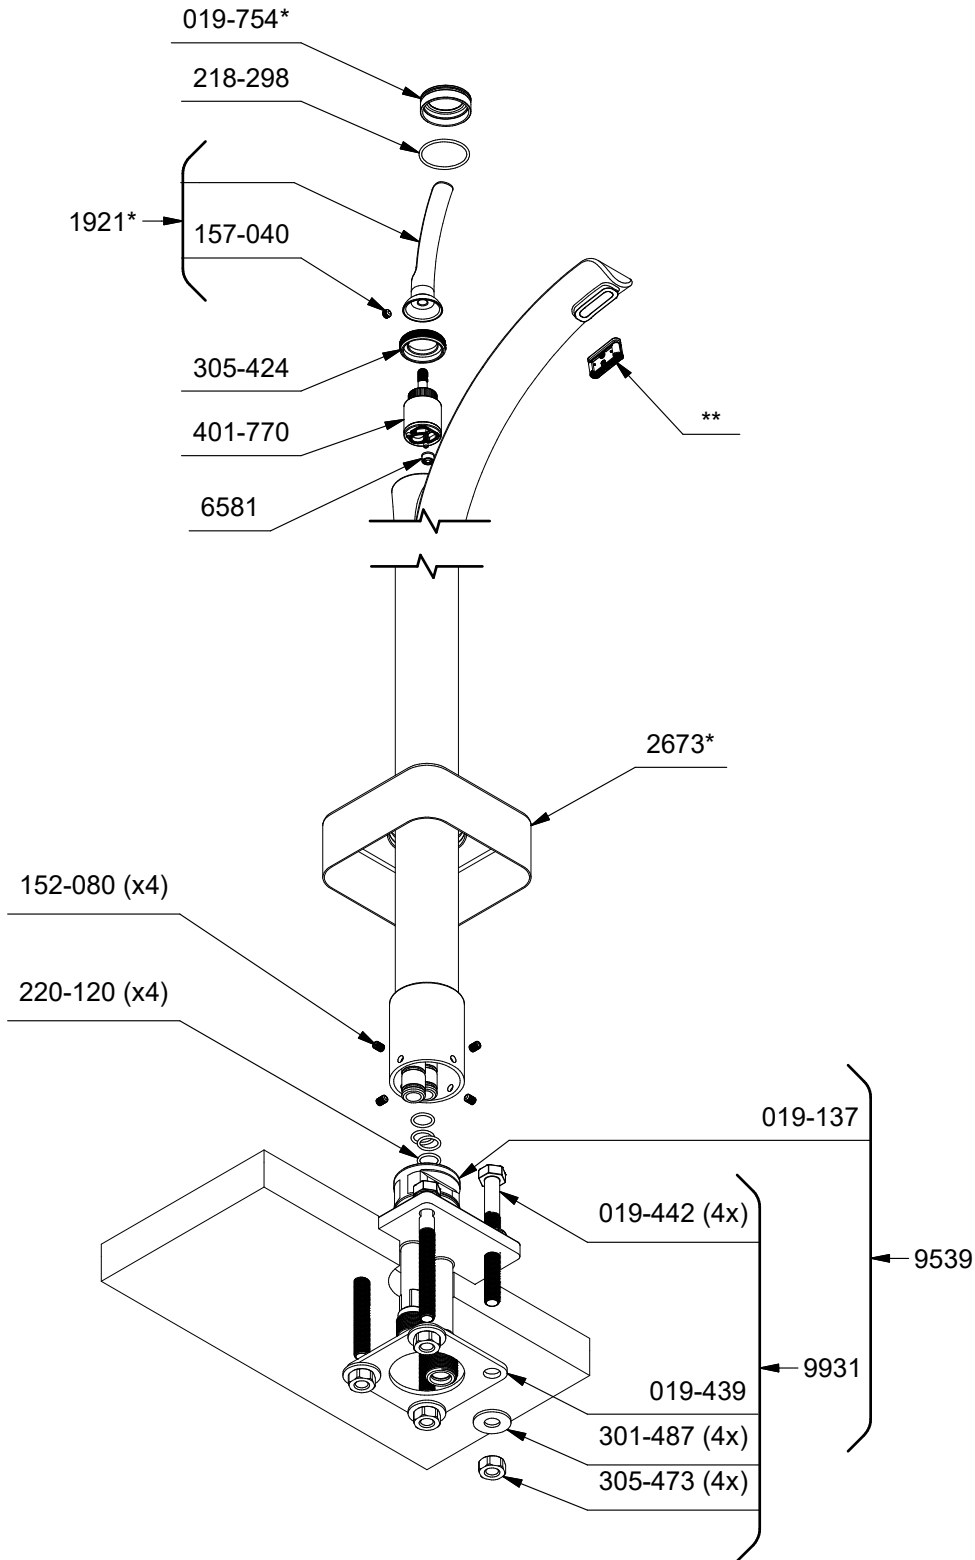

*Sizes, models and finishes may differ from those presented.

***Finish determined by Suffix**

Finish	Description
C	Chrome
PN	Polished Nickel

****Aerator Kit (include tool):**

S6-641 (Full flow)

TOOL :

505-025 (Allen key 2.5mm)