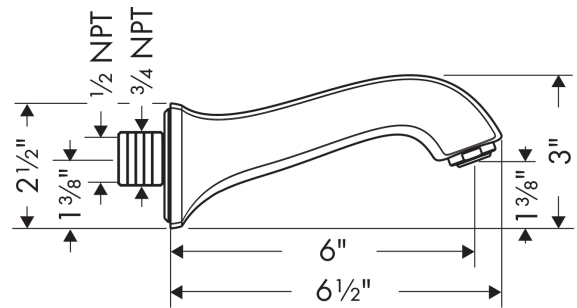

**Metris C  
Tub Spout**

Finishes : **rubbed bronze** Part no. : **13413921**

**Description**

**Features**

- Solid brass
- Includes: 1/2" female and 3/4" male adaptor

**Item details**

List Price \$ 218.00

**Compliance**

**Product image**

**Scale drawing**

**Metris C  
Tub Spout**

Finishes : **rubbed bronze**

Part no. : **13413921**

**Exploded drawing**

Year of production: **>04/09**

**Metris C  
Tub Spout**

Finishes : **rubbed bronze**    Part no. : **13413921**

**Spare parts list**

Year of production: >**04/09**

<b>Pos.</b>	<b>Description</b>	<b>Part no.</b>	<b>Price</b>	<b>PU</b>
1	connecting thread	95658001	-	1
2	O-ring 13x2	98128000	-	1
3	seal	97530000	-	1
4	hollow set screw M6x8	97810000	-	1
a	aerator M24x1 (25 l/min)	13914920	-	1