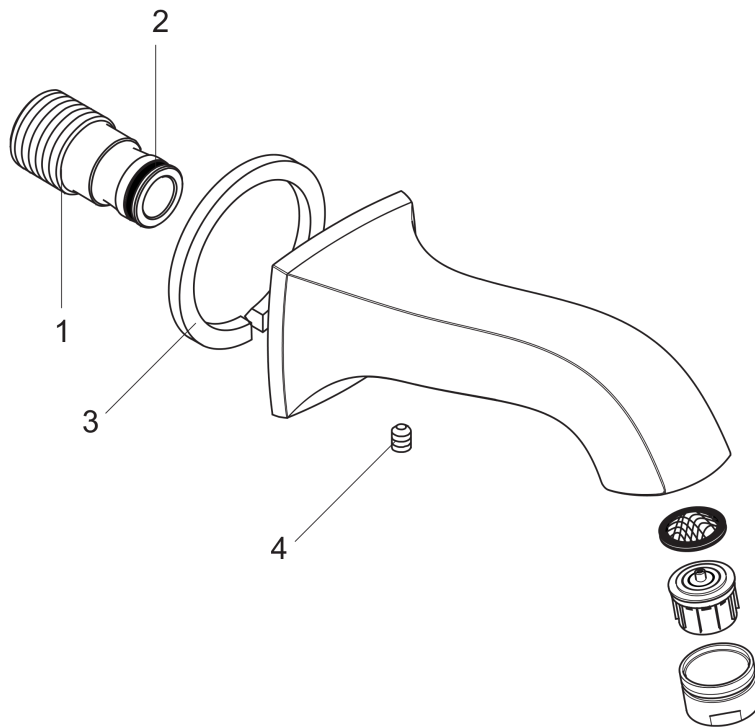

**Metris C  
Tub Spout**

Finishes : **rubbed bronze** Part no. : **13413921**

**Description**

**Features**

- Solid brass
- Includes: 1/2" female and 3/4" male adaptor

**Item details**

List Price \$ 218.00

**Compliance**

**Product image**

**Scale drawing**

**Metris C  
Tub Spout**

Finishes : **rubbed bronze**

Part no. : **13413921**

**Exploded drawing**

Year of production: **>04/09**

**Metris C  
Tub Spout**

Finishes : **rubbed bronze**    Part no. : **13413921**

**Spare parts list**

Year of production: >**04/09**

<b>Pos.</b>	<b>Description</b>	<b>Part no.</b>	<b>Price</b>	<b>PU</b>
1	connecting thread	95658001	-	1
2	O-ring 13x2	98128000	-	1
3	seal	97530000	-	1
4	hollow set screw M6x8	97810000	-	1
a	aerator M24x1 (25 l/min)	13914920	-	1