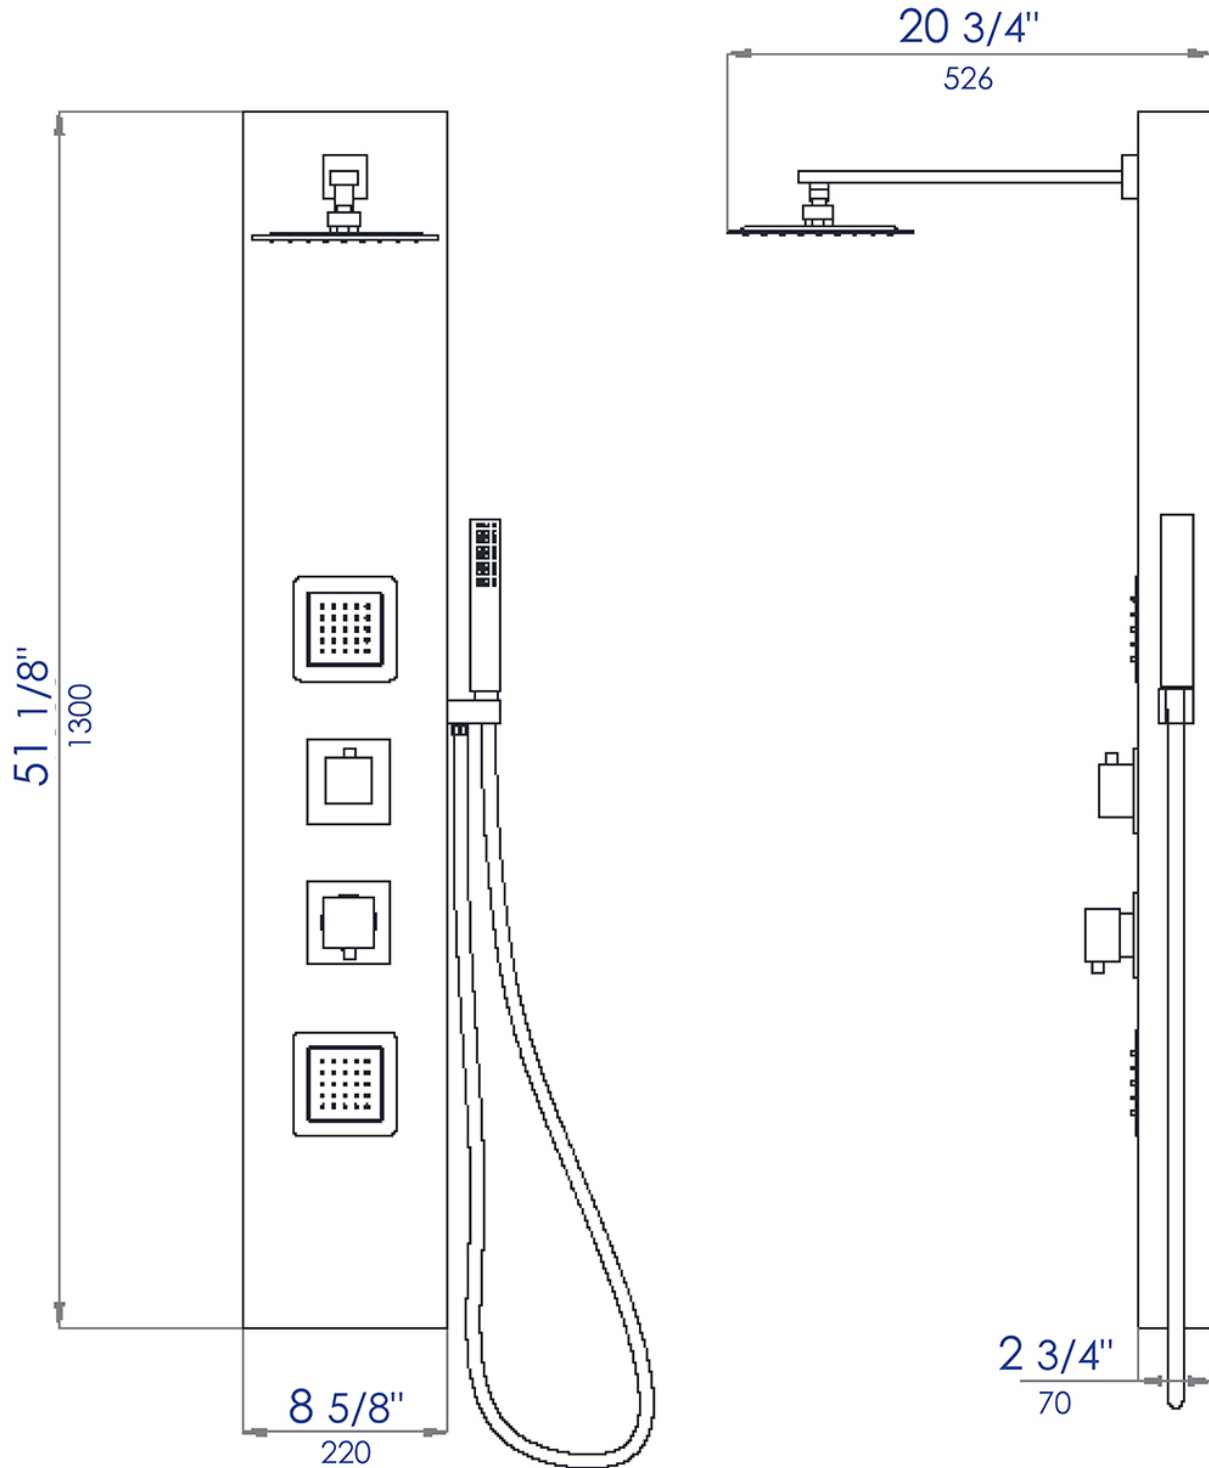

# ABSP65B

Black Aluminum Shower Panel with 2 Body Sprays and Rain Shower Head

**Note:** All product dimensions are approximate and should be verified on site prior to installation.  
Visit [www.ALFIbrand.com](http://www.ALFIbrand.com) for more information.