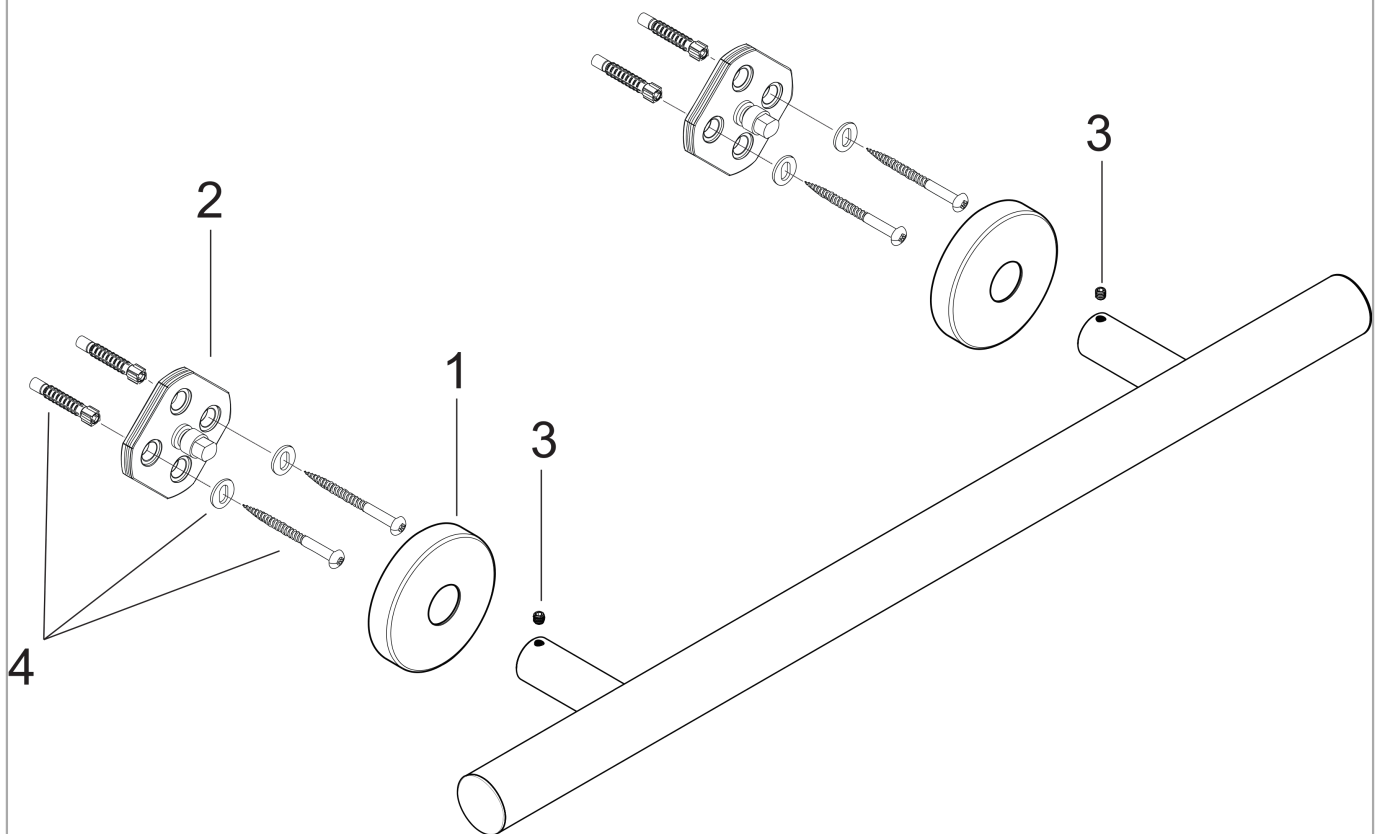

**Logis**

**Towel Bar, 12"**

Finishes : **brushed nickel** Part no. : **40513820**

**Description**

**Features**

- Brass
- Wall-mounted
- Metal holder

**Item details**

List Price \$ 145.00

**Product image**

**Scale drawing**

Logis

Towel Bar, 12"

Finishes : brushed nickel

Part no. : 40513820

Exploded drawing

Year of production: >11/08

**Logis**

**Towel Bar, 12"**

Finishes : **brushed nickel** Part no. : **40513820**

**Spare parts list**

Year of production: >11/08

Pos.	Description	Part no.	Price	PU
1	escutcheon	98538820	-	1
2	support element	98539000	-	1
3	hollow set screw M4x4	98540000	-	1
4	mounting set	96179000	-	1