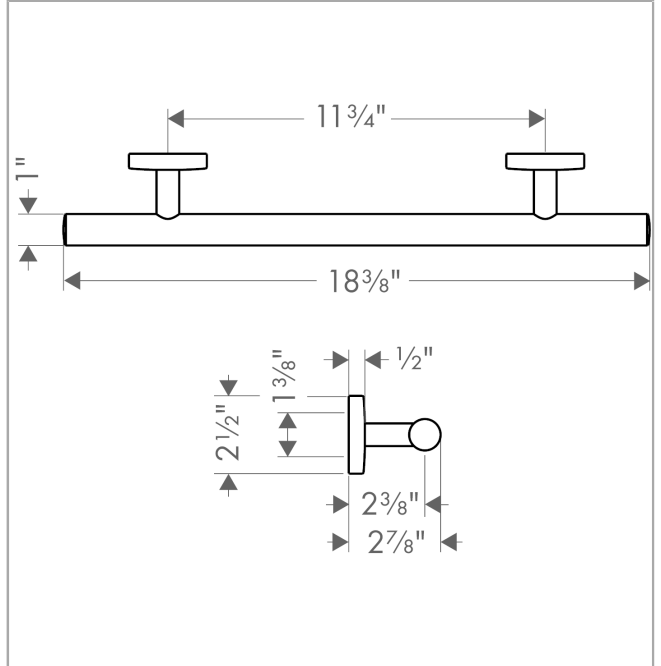

**Logis**

**Towel Bar, 12"**

Finishes : **brushed nickel** Part no. : **40513820**

**Description**

**Features**

- Brass
- Wall-mounted
- Metal holder

**Item details**

List Price \$ 145.00

**Product image**

**Scale drawing**

Logis

Towel Bar, 12"

Finishes : brushed nickel

Part no. : 40513820

Exploded drawing

Year of production: >11/08

**Logis**

**Towel Bar, 12"**

Finishes : **brushed nickel** Part no. : **40513820**

**Spare parts list**

Year of production: >11/08

Pos.	Description	Part no.	Price	PU
1	escutcheon	98538820	-	1
2	support element	98539000	-	1
3	hollow set screw M4x4	98540000	-	1
4	mounting set	96179000	-	1