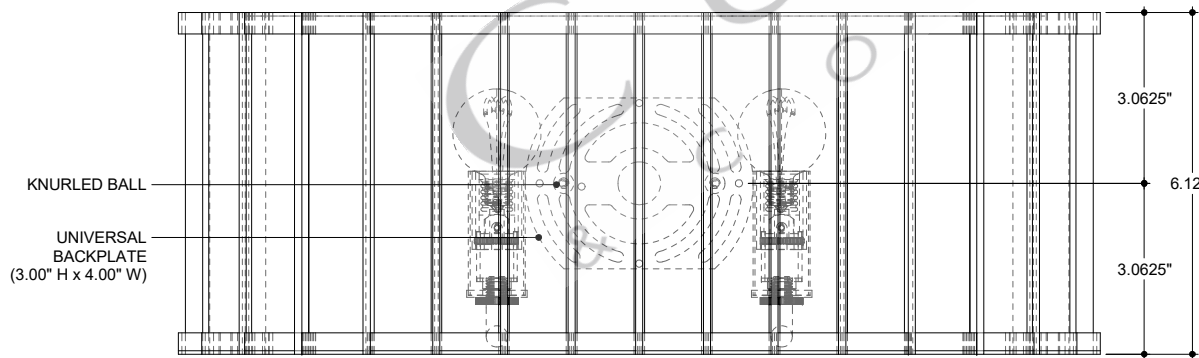

TOP VIEW

FRONT VIEW

SIDE VIEW

5000-0187

ALL WORK © 2021 CURREY & COMPANY