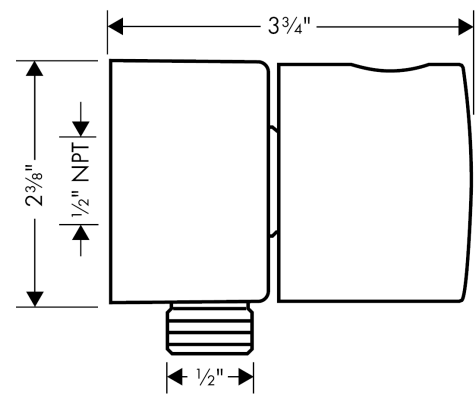

AXOR Uno
Wall Outlet with Check Valves and Volume Control
Finishes : **chrome** Part no. : **38882001**

Description

Features

- Volume control for 1 outlet

Product image

Scale drawing

AXOR Uno
Wall Outlet with Check Valves and Volume Control
Finishes : **chrome** Part no. : **38882001**

Exploded drawing

Year of production: >03/08

AXOR Uno
Wall Outlet with Check Valves and Volume Control
 Finishes : **chrome** Part no. : **38882001**

Spare parts list

Year of production: >03/08

Pos.	Description	Part no.	PC	PU
1	handle	38993001	0	1
2	cover cap	96541001	0	1
3	handle fixing set	94184001	0	1
4	shut off unit right closing	96350000	0	1
5	set of non return valves DW 15	94074000	0	1
6	support element	98557000	0	1
7	flat seal	97674000	0	1
a	sleeve	96497000	0	1