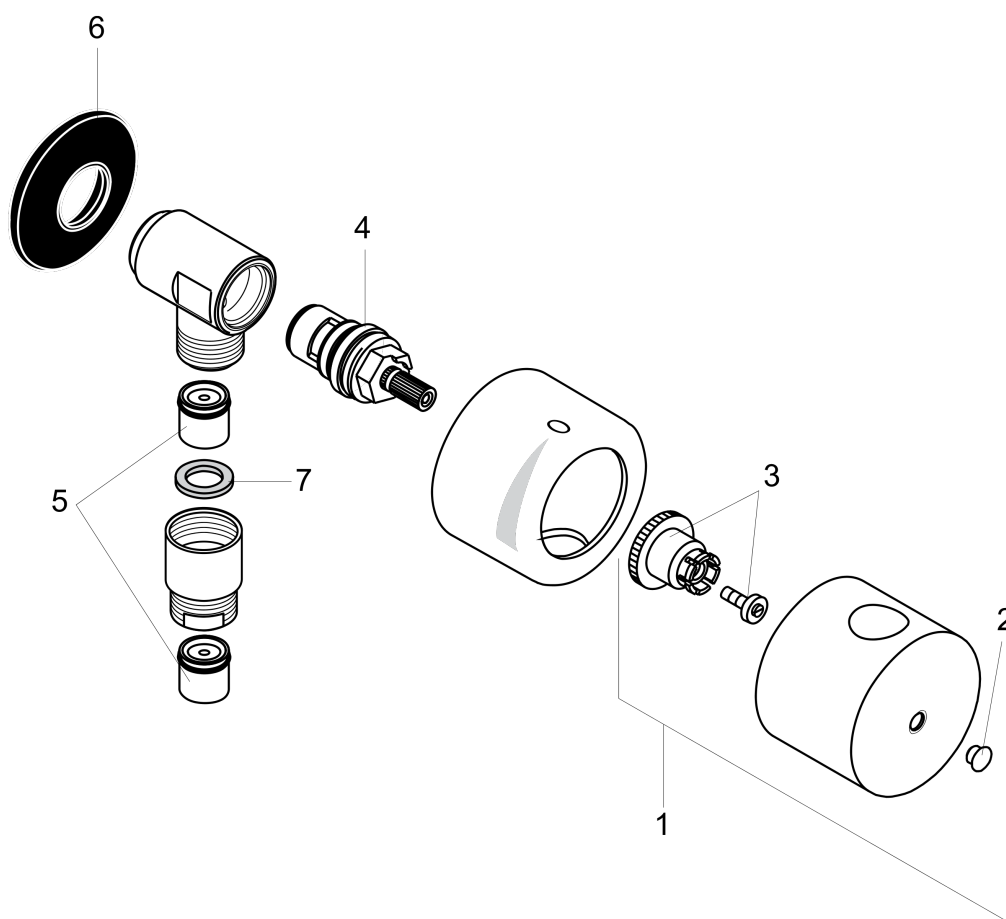

AXOR Uno
Wall Outlet with Check Valves and Volume Control
Finishes : **chrome** Part no. : **38882001**

Description

Features

- Volume control for 1 outlet

Product image

Scale drawing

AXOR Uno
Wall Outlet with Check Valves and Volume Control
Finishes : **chrome** Part no. : **38882001**

Exploded drawing

Year of production: >03/08

AXOR Uno
Wall Outlet with Check Valves and Volume Control
 Finishes : **chrome** Part no. : **38882001**

Spare parts list

Year of production: >03/08

Pos.	Description	Part no.	PC	PU
1	handle	38993001	0	1
2	cover cap	96541001	0	1
3	handle fixing set	94184001	0	1
4	shut off unit right closing	96350000	0	1
5	set of non return valves DW 15	94074000	0	1
6	support element	98557000	0	1
7	flat seal	97674000	0	1
a	sleeve	96497000	0	1