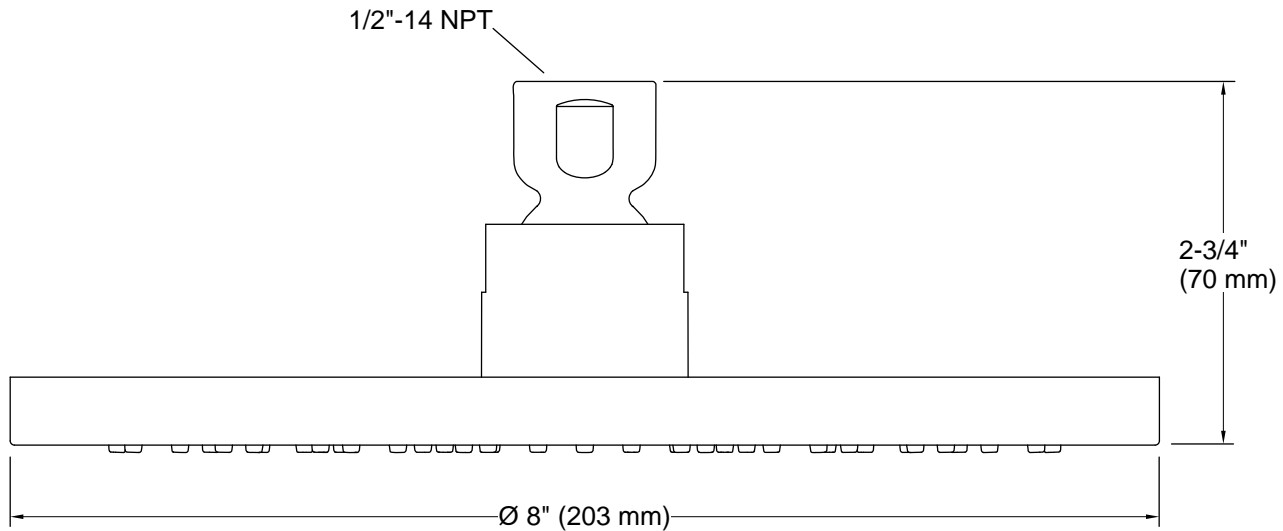

Technical Information

All product dimensions are nominal.

Handshower:

Rated maximum flow: 0 gal/min (0 l/min)

Showerhead/Body Spray:

Rated maximum flow: 2.5 gal/min (9.5 l/min)

Notes

Install this product according to the installation guide.