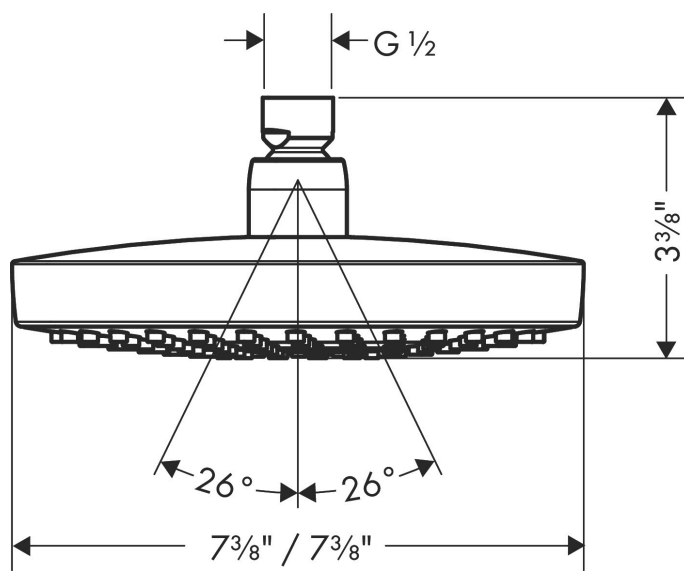

Brand	hansgrohe
Art. Name	Croma Select E Showerhead 180 2-Jet, 1.5 GPM
Art. Nr.	26817821
Surface	brushed nickel
Pos.	1

Product Picture

Drawing

Technology

Features

- Spray modes: Rain, IntenseRain
- 147 no-clog spray channels
- Flow: 1.5 GPM (5.7 L/Min)
- Select button for comfortable alternation of spray modes
- Fully-finished matching spray face