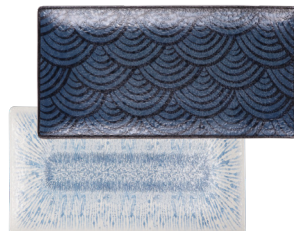

B230115
Rectangular Plate
11.5" L x 4.875" W