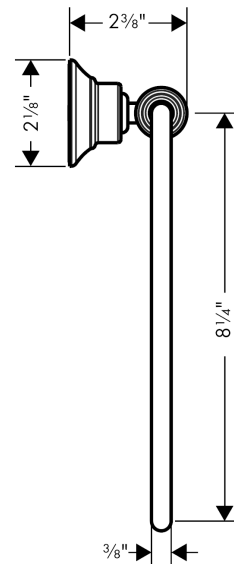

AXOR Montreux Towel Ring

Finishes : **brushed nickel** Part no. : **42021820**

Description

Features

- Metal
- Wall-mounted

Product image

Scale drawing

**AXOR Montreux
Towel Ring**

Finishes : **brushed nickel** Part no. : **42021820**

Exploded drawing

Year of production: >05/06

**AXOR Montreux
Towel Ring**

Finishes : **brushed nickel** Part no. : **42021820**

Spare parts list

Year of production: **>05/06**

| Pos. | Description | Part no. | PC | PU |
|-------------|--------------------|-----------------|-----------|-----------|
| 1 | mounting set | 40915000 | 0 | 1 |
| 2 | support element | 96341000 | 0 | 1 |
| 3 | pin | 97546000 | 0 | 1 |