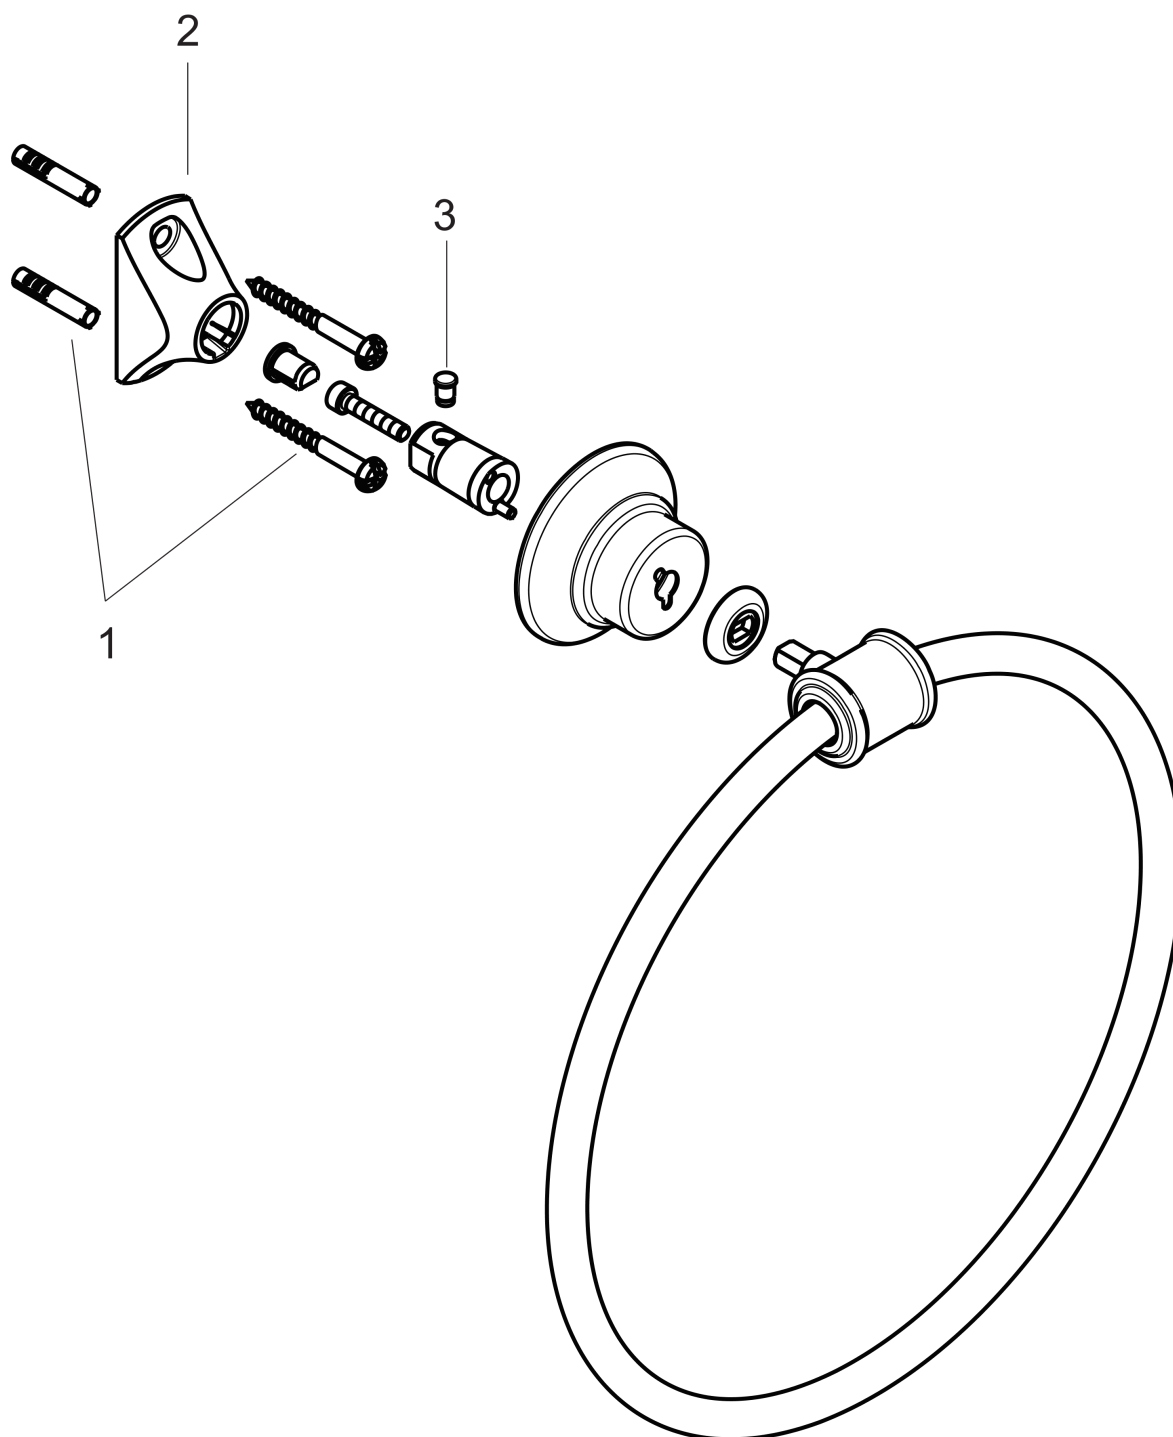

AXOR Montreux Towel Ring

Finishes : **brushed nickel** Part no. : **42021820**

Description

Features

- Metal
- Wall-mounted

Product image

Scale drawing

**AXOR Montreux
Towel Ring**

Finishes : **brushed nickel** Part no. : **42021820**

Exploded drawing

Year of production: >05/06

**AXOR Montreux
Towel Ring**

Finishes : **brushed nickel** Part no. : **42021820**

Spare parts list

Year of production: **>05/06**

| Pos. | Description | Part no. | PC | PU |
|-------------|--------------------|-----------------|-----------|-----------|
| 1 | mounting set | 40915000 | 0 | 1 |
| 2 | support element | 96341000 | 0 | 1 |
| 3 | pin | 97546000 | 0 | 1 |