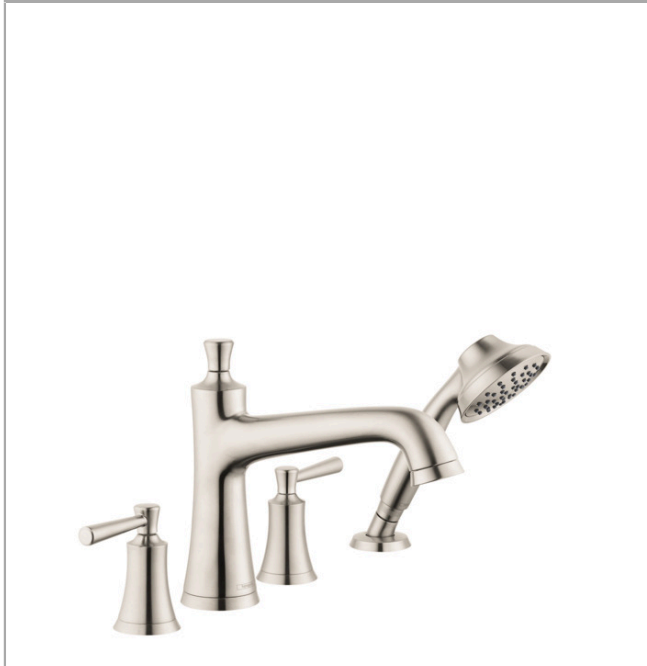

**Joleena**  
**4-Hole Roman Tub Set Trim with 1.75 GPM Handshower**  
 Finishes : **brushed nickel** Part no. : **04777820**

**Description**

**Features**

- Flow: 5.55 GPM (21 L/Min)
- 90° ceramic valves
- Integrated double backflow prevention

**Item details**

List Price \$ 667.00

**Compliance**

**Product image**

**Scale drawing**

**Joleena**  
**4-Hole Roman Tub Set Trim with 1.75 GPM Handshower**  
 Finishes : **brushed nickel**    Part no. : **04777820**

Exploded drawing

Year of production: >01/20

**Joleena**

**4-Hole Roman Tub Set Trim with 1.75 GPM Handshower**

Finishes : **brushed nickel** Part no. : **04777820**

**Spare parts list**

Year of production: >01/20

Pos.	Description	Part no.	Price	PU
1	spout cpl.	93548820	-	1
2	aerator M22x1	93543821	-	1
3	escutcheon for spout	93544820	-	1
4	handle	93542820	-	1
5	handshower	04782820	-	1
6	seal	98058000	-	1
7	shower holder	28071820	-	1
8	set of non return valves DW 15	94074000	-	1
9	escutcheon for shower holder	93547820	-	1