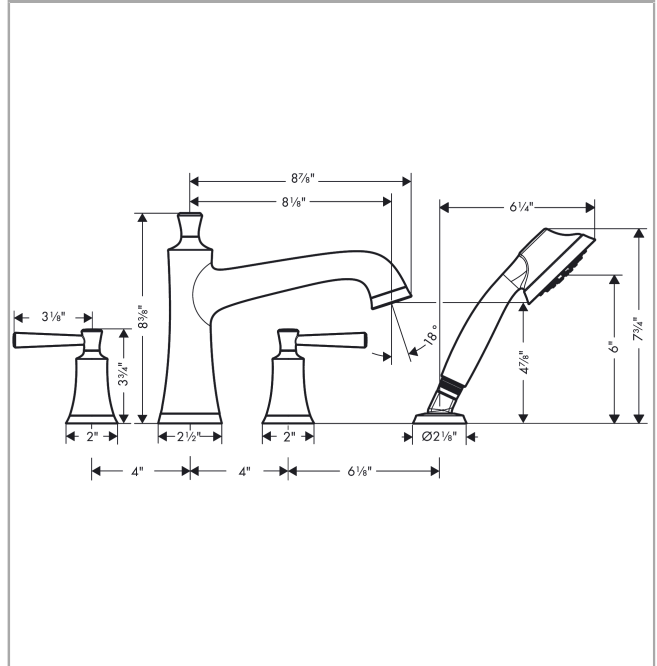

**Joleena**  
**4-Hole Roman Tub Set Trim with 1.75 GPM Handshower**  
 Finishes : **brushed nickel** Part no. : **04777820**

**Description**

**Features**

- Flow: 5.55 GPM (21 L/Min)
- 90° ceramic valves
- Integrated double backflow prevention

**Item details**

List Price \$ 667.00

**Compliance**

**Product image**

**Scale drawing**

**Joleena**  
**4-Hole Roman Tub Set Trim with 1.75 GPM Handshower**  
 Finishes : **brushed nickel**    Part no. : **04777820**

Exploded drawing

Year of production: >01/20

**Joleena**

**4-Hole Roman Tub Set Trim with 1.75 GPM Handshower**

Finishes : **brushed nickel** Part no. : **04777820**

**Spare parts list**

Year of production: >01/20

Pos.	Description	Part no.	Price	PU
1	spout cpl.	93548820	-	1
2	aerator M22x1	93543821	-	1
3	escutcheon for spout	93544820	-	1
4	handle	93542820	-	1
5	handshower	04782820	-	1
6	seal	98058000	-	1
7	shower holder	28071820	-	1
8	set of non return valves DW 15	94074000	-	1
9	escutcheon for shower holder	93547820	-	1