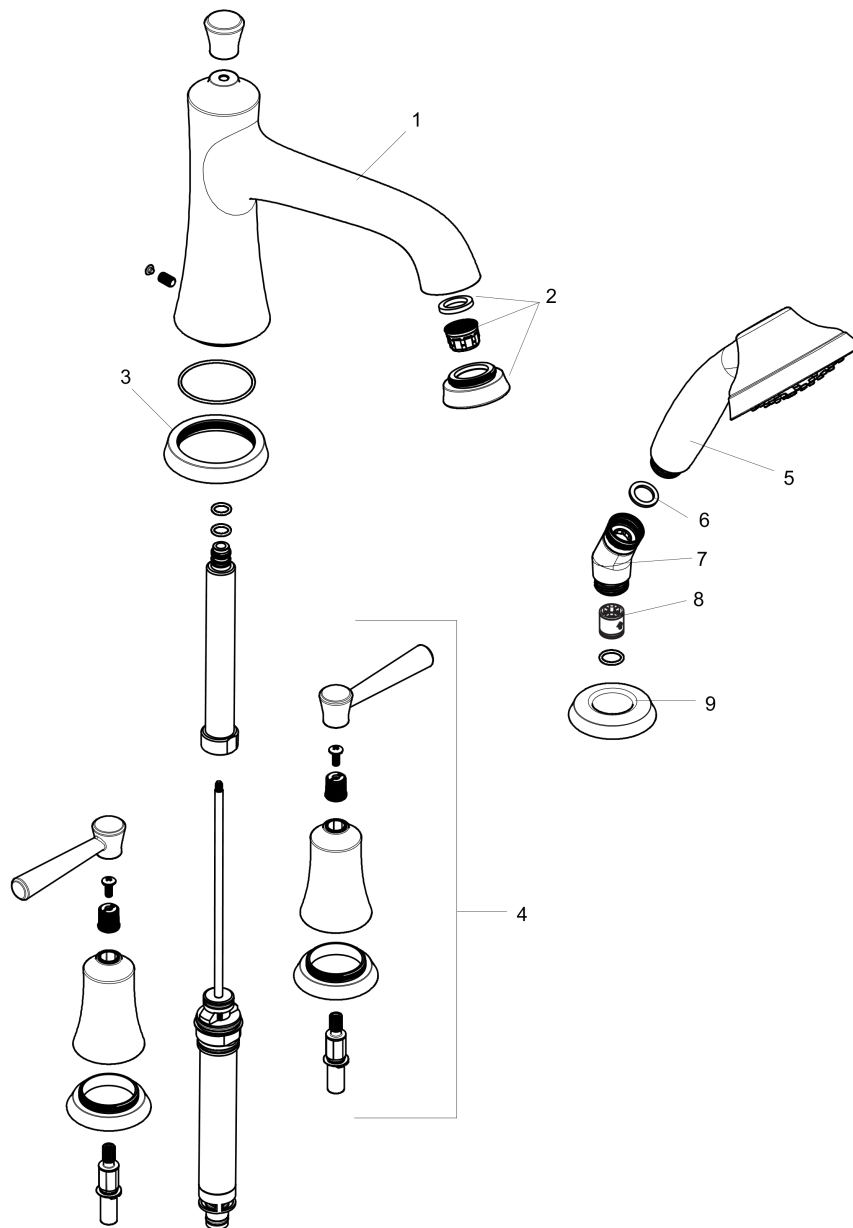

**Joleena**  
**4-Hole Roman Tub Set Trim with 1.75 GPM Handshower**  
 Finishes : **brushed nickel** Part no. : **04777820**

**Description**

**Features**

- Flow: 5.55 GPM (21 L/Min)
- 90° ceramic valves
- Integrated double backflow prevention

**Item details**

List Price \$ 667.00

**Compliance**

**Product image**

**Scale drawing**

**Joleena**  
**4-Hole Roman Tub Set Trim with 1.75 GPM Handshower**  
 Finishes : **brushed nickel**    Part no. : **04777820**

Exploded drawing

Year of production: >01/20

**Joleena**

**4-Hole Roman Tub Set Trim with 1.75 GPM Handshower**

Finishes : **brushed nickel** Part no. : **04777820**

**Spare parts list**

Year of production: >01/20

Pos.	Description	Part no.	Price	PU
1	spout cpl.	93548820	-	1
2	aerator M22x1	93543821	-	1
3	escutcheon for spout	93544820	-	1
4	handle	93542820	-	1
5	handshower	04782820	-	1
6	seal	98058000	-	1
7	shower holder	28071820	-	1
8	set of non return valves DW 15	94074000	-	1
9	escutcheon for shower holder	93547820	-	1