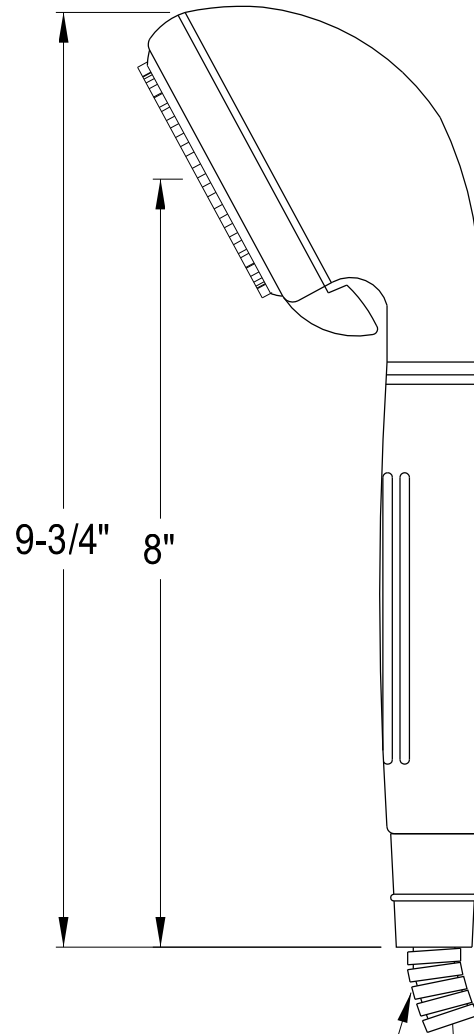

KSX2521,8B

5 Setting Hand Shower Set

Hose: 59"