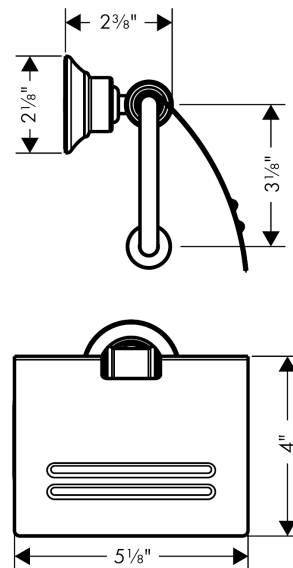

**AXOR Montreux
Toilet Paper Holder**

Finishes : **chrome** Part no. : **42036000**

Description

Features

- Metal
- Wall-mounted

Product image

Scale drawing

AXOR Montreux
Toilet Paper Holder
Finishes : **chrome** Part no. : **42036000**

Exploded drawing

Year of production: >05/06

AXOR Montreux
Toilet Paper Holder
 Finishes : **chrome** Part no. : **42036000**

Spare parts list

Year of production: >05/06

Pos.	Description	Part no.	PC	PU
1	mounting set	40915000	0	1
2	support element	96341000	0	1
3	pin	97546000	0	1