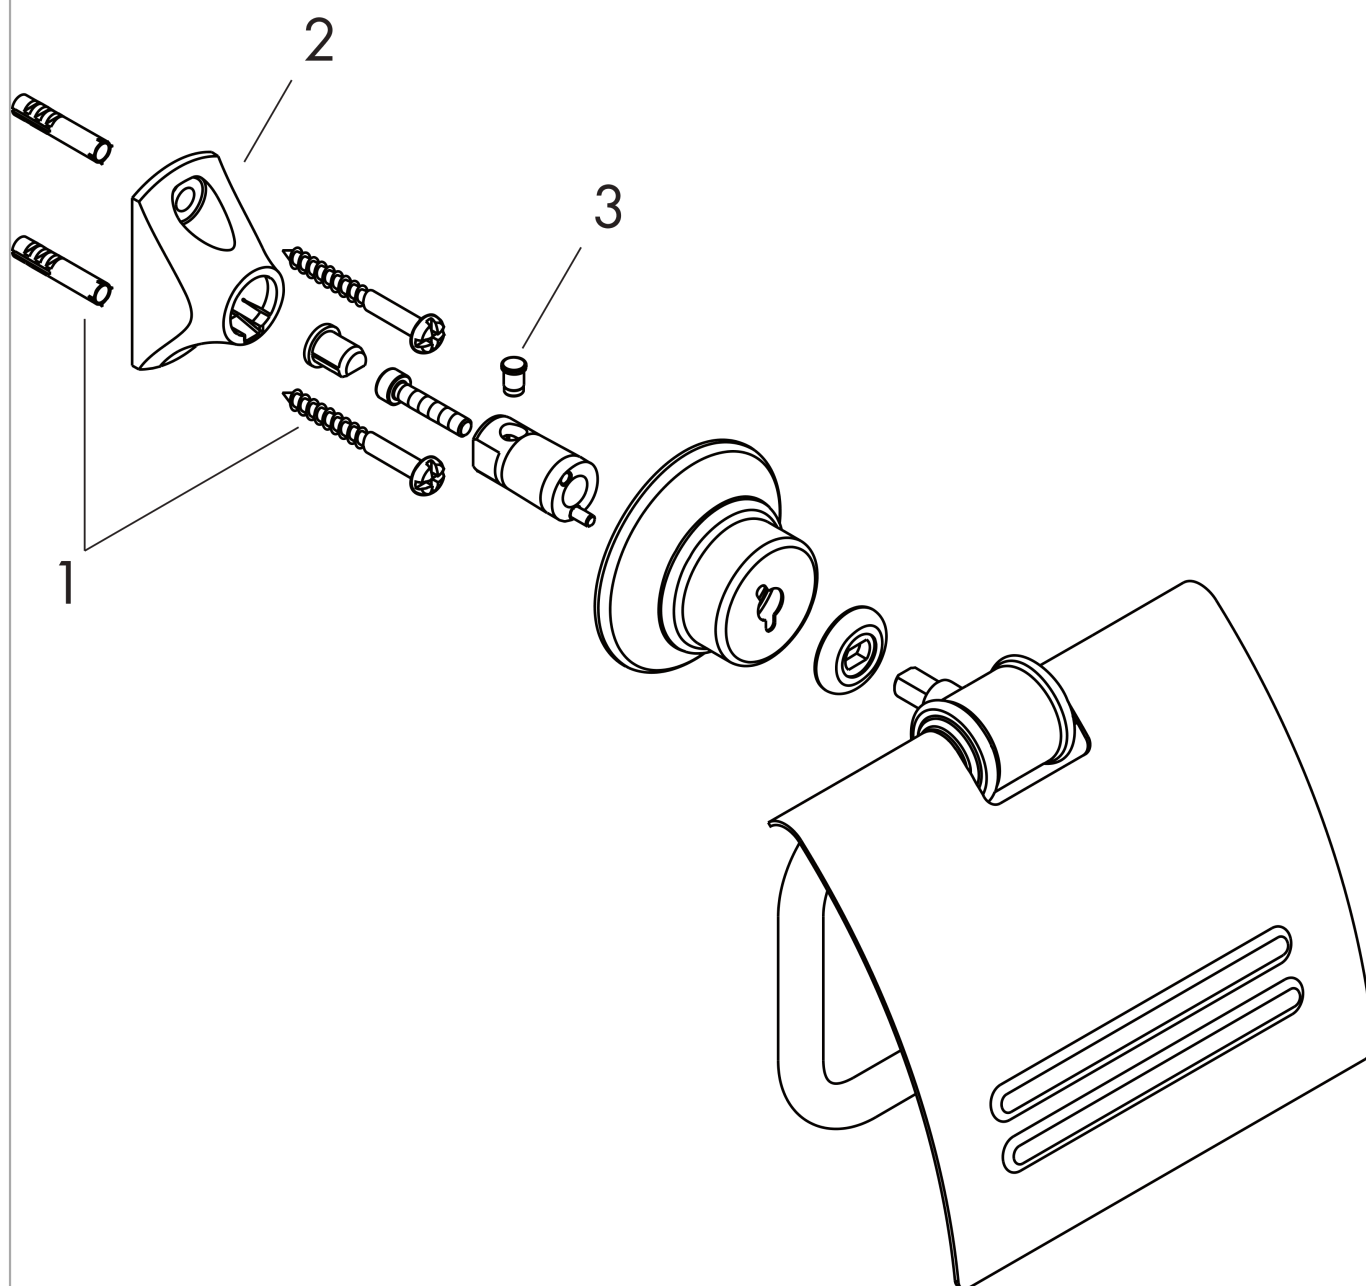

**AXOR Montreux
Toilet Paper Holder**

Finishes : **chrome** Part no. : **42036000**

Description

Features

- Metal
- Wall-mounted

Product image

Scale drawing

AXOR Montreux
Toilet Paper Holder
Finishes : **chrome** Part no. : **42036000**

Exploded drawing

Year of production: >05/06

AXOR Montreux
Toilet Paper Holder
 Finishes : **chrome** Part no. : **42036000**

Spare parts list

Year of production: >05/06

Pos.	Description	Part no.	PC	PU
1	mounting set	40915000	0	1
2	support element	96341000	0	1
3	pin	97546000	0	1