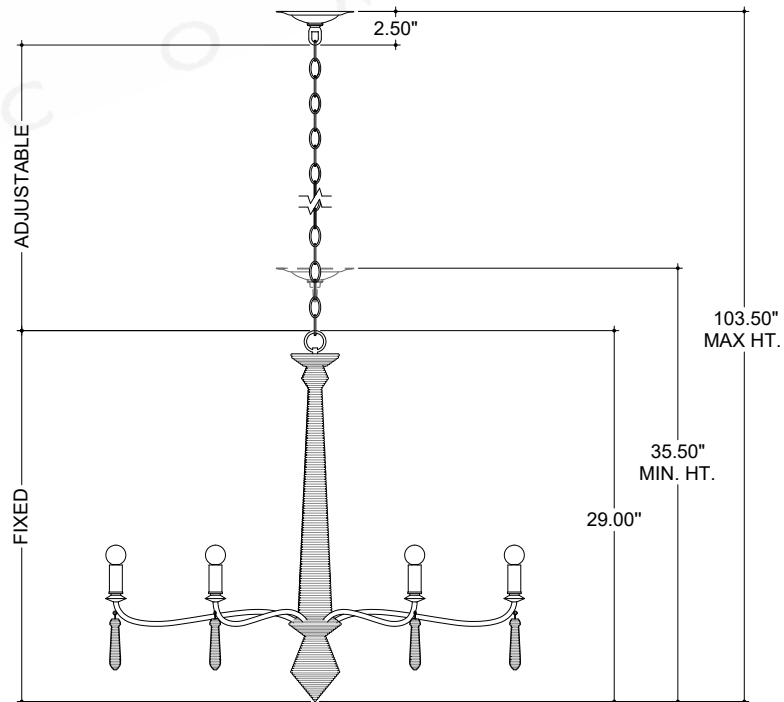

ITEM: 9000-1241

Overall Dimensions

Height: 29"

Diameter: 32.5"

CANOPY DETAIL

TOP VIEW

FRONT VIEW