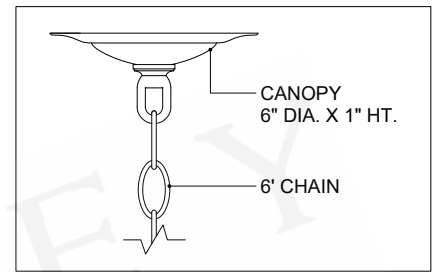

ITEM: 9000-1241

Overall Dimensions

Height: 29"

Diameter: 32.5"

CANOPY DETAIL

TOP VIEW

FRONT VIEW