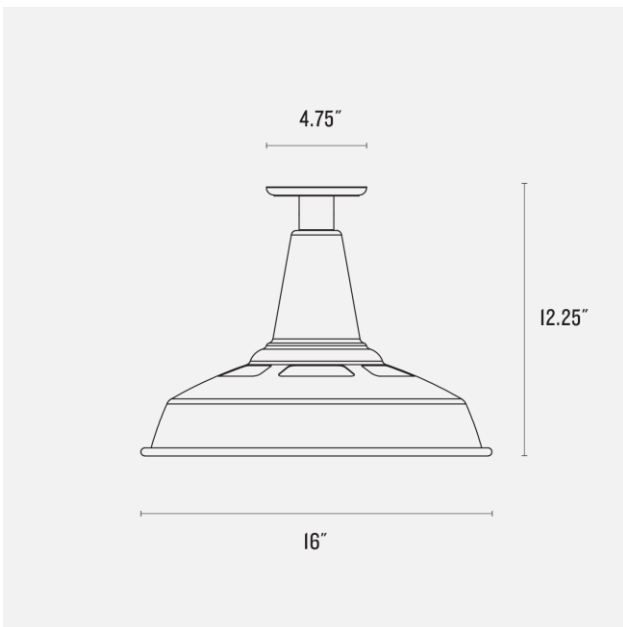

SCHOOLHOUSE

Factory 5 Surface Mount

Application: Surface Mount

Product Origin: Processed and assembled in Portland, Oregon using ethically-sourced domestic and global components.

UL Listed: Yes

Max Wattage: 60 W

Voltage: 120/220V

Location Rating: Damp

Dimensions:

Diameter: 16"

Canopy Width: 4.75"

Projection: 12.25"

Materials: Steel

Details:

- Factory Black and Factory White feature a white interior
- Cage option adds 3.25" in overall length

One year guarantee

Color Options

White
(WT)

Black
(BK)

Cage Options

Black
(BK)

SCHOOLHOUSE

Location Rating: Damp

Dimensions:

Diameter: 16"
Canopy Width: 4.75"
Projection: 12.25"

Materials: Steel

Details:

- No bulb required - Includes a self-contained LED module
- Factory Black and Factory White feature a white interior
- Cage option adds 3.25" in overall length