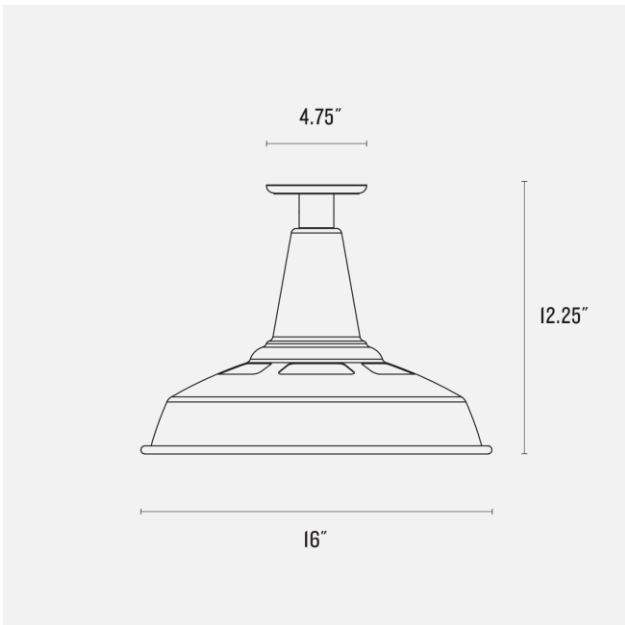

Color Options

White
(WT)

Black
(BK)

Cage Options

Black
(BK)