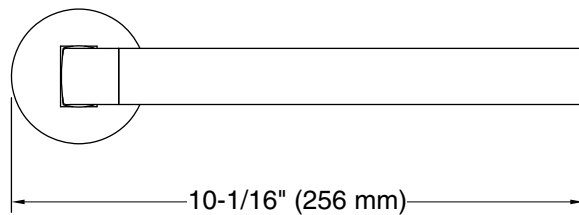

Technical Information

All product dimensions are nominal.

Material: Zinc, Brass

Notes

Install this product according to the installation instructions.

CAUTION: Risk of personal injury. Do not install these products in any area where they are likely to be used inadvertently as a grab bar or support bar. These products are not designed or intended for use as a grab bar or support bar.