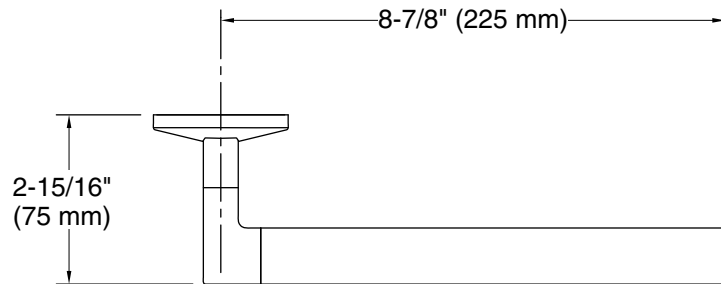

Technical Information

All product dimensions are nominal.

Material: Zinc, Brass

Notes

Install this product according to the installation instructions.

CAUTION: Risk of personal injury. Do not install these products in any area where they are likely to be used inadvertently as a grab bar or support bar. These products are not designed or intended for use as a grab bar or support bar.