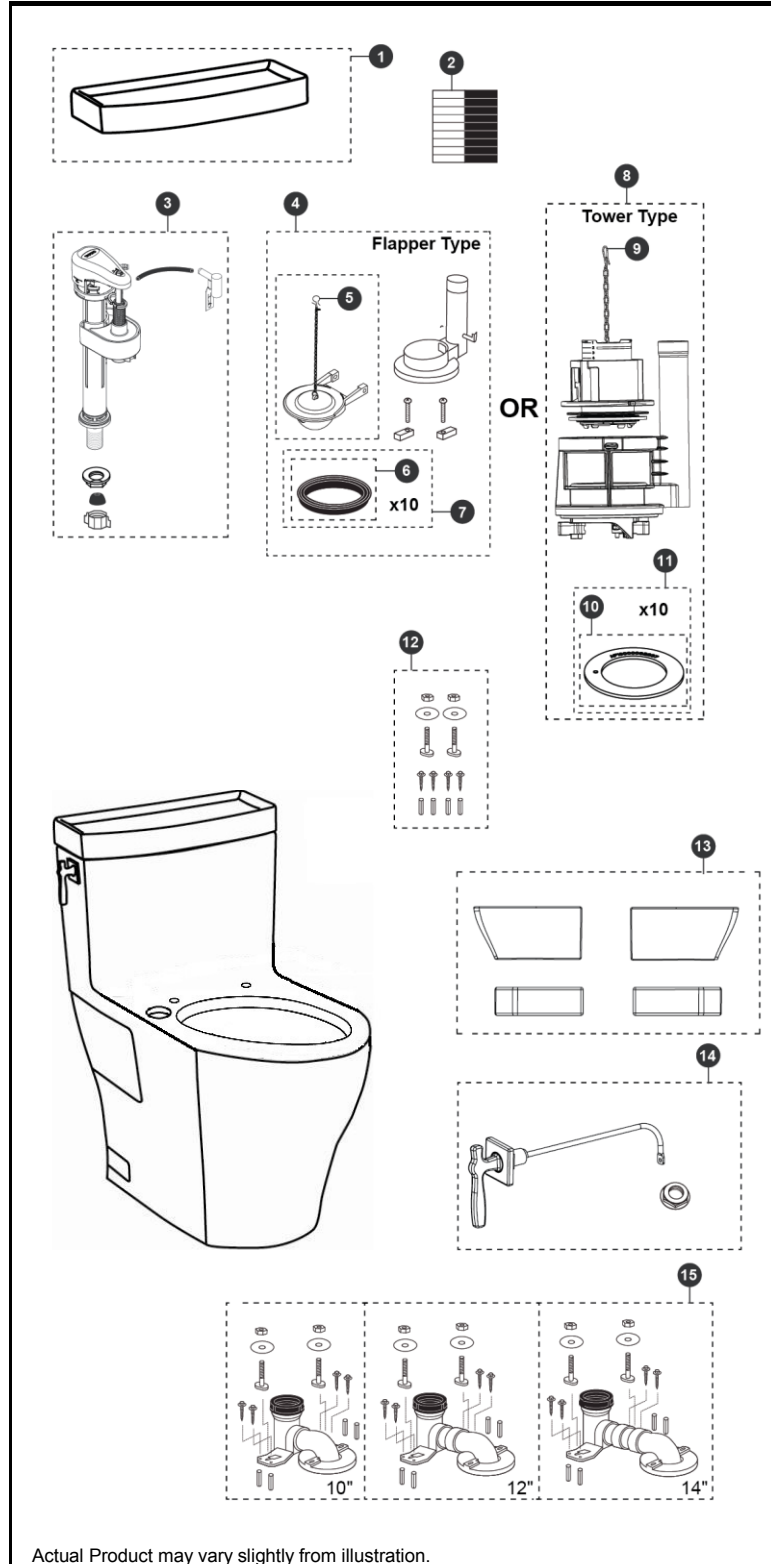

MS626124CEF(G), MS626214CEF(G), MS626234CEFG, MW6263046CEFG & MW6263056CEFG

MS626124CEFG
MS626234CEFG
CST626CEFGT40

MS626124CEF
CST626CEFT40

MS626214CEFG
CST626CEFG
CST626CEFGT

MS626214CEF
CST626CEF
CST626CEFT

MW6263046CEFG
MW6263056CEFG

Aimes® Connect +
1.28 Gpf Toilet, Elongated,
Tornado Flush™, UniFit Rough-In
Universal Height, (including CeFIONtect™)

Item	Part	Description
1	TCU624CRE#01	Tank Lid - Cotton
	TCU624CRE#03	Tank Lid - Bone
	TCU624CRE#11	Tank Lid - Colonial White
	TCU624CRE#12	Tank Lid - Sedona Beige
	TCU624CRE#51	Tank Lid - Ebony
2	THU234	Velcro Tape
3	TSU51A	Fill Valve
4	THU013P	Flush Valve
5	THU500S	Flapper w/ Chain
6	9BU002E	Flush Valve Gasket (1 pieces)
7	THU097	Flush Valve Gasket (10 pieces)
8	THU451.10A-A	Drain Valve
9	THU440-A	Flush Tower
10	THU407	Seal Gasket (1 piece)
11	THU370	Seal Gasket (10 piece)
12	THU020	UniFit Mounting Set
13	THU344#01	Side Plates w/ Velcro Tape - Cotton
	THU344#03	Side Plates w/ Velcro Tape - Bone
	THU344#11	Side Plates w/ Velcro Tape - Colonial White
	THU344#12	Side Plates w/ Velcro Tape - Sedona Beige
	THU344#51	Side Plates w/ Velcro Tape - Ebony
14	THU311N#CP	Trip Lever - Chrome Plated
	THU311N#BN	Trip Lever - Brushed Nickel
	THU311N#PN	Trip Lever - Polished Nickel
15	TSU03W.10R	UniFit - 10" Rough-in
	TSU03W.12R	UniFit - 12" Rough-in
	TSU03W.14R	UniFit - 14" Rough-in

Note:

Product Number Explanations

One-Piece Toilet

(MS) Toilet & Seat Combination	(C) Tornado Flush™
(MW) Toilet & Washlet Combination	(E) 1.28gpf / 4.8 Lpf
(626) Toilet Model	(F) Universal Height
(234) Seat Model	(G) CeFIONtect™
(214) Seat Model	(T) Drain Valve Tower Type
(124) Seat Model	(T40) Connect +