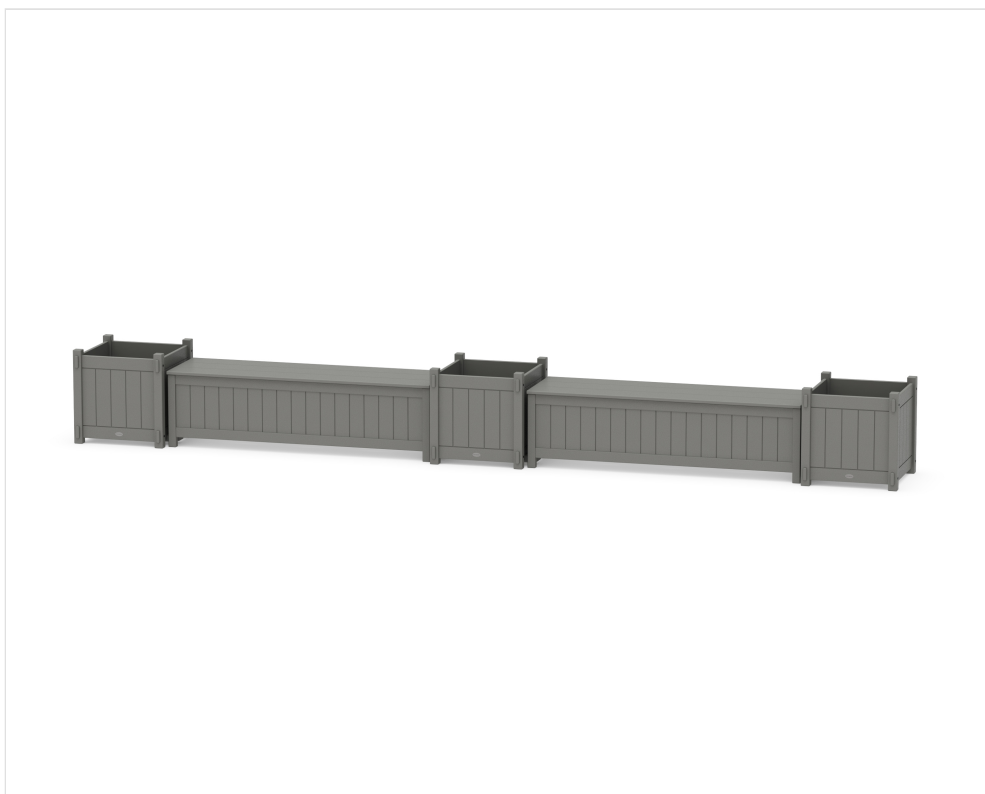

POLYWOOD®

Sustainable Outdoor Furniture

CLIMATETUFF™
MATERIALS

COLORSTAY™
TECHNOLOGY

MADE IN
THE USA

CONSCIOUSLY
CRAFTED

60" Vineyard Straight Double Planter Storage Bench Set- Large

BRAND | POLYWOOD®

COLLECTION | Vineyard

SKU | PWS2954-1

SET WEIGHT + DIMENSIONS

Overall Set Weight	312.5 lbs
Recommended Minimum Space (Based on pictured configuration)	185.0" W x 21.0" H x 22.0" D

INDIVIDUAL ITEM DIMENSIONS

Qty	NAME	SKU	DIMENSIONS (W x H x D)
2	Vineyard 60" Storage Bench	BNS601	60.25" x 17.03" x 17.58"
3	Vineyard Large Square Planter Box	6311S	21.53" x 21.0" x 20.73"
4	Modular Planter Connection Block	P15675	1.5" x 4.0" x 12.5"