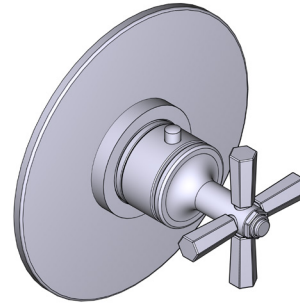

DESCRIPTION

- Temperature control only
- Rough-in valve sold separately:
 - Order 1005N rough-in valve
 - Volume control(s) required

STANDARDS

- ASME A112.18.1

WARRANTY

- Most products or parts carry "Limited Warranties" against manufacturing defects. For US customers please visit houseofrohl.com/support and for Canadian customers please visit houseofrohl.ca/support for complete product and finish warranty.

SPECIFICATIONS

Modelle™

3/4" Thermostatic Trim
Without Volume Control

MODELS: TMD13W1XM

cUPC®

For warranty or additional information, contact:

U.S.A.
houseofrohl.com/support
1-800-777-9762

QUEBEC / MARITIMES / WESTERN CANADA
QUÉBEC / MARITIMES / OUEST CANADIEN
QUEBEC / MARITIMOS / CANADA OCCIDENTAL
houseofrohl.ca/support
1-866-473-8442

ESPECIFICACIONES**Modelle™**

Conjunto exterior termostático de 3/4 pulgadas sin control de volumen

MODELOS: TMD13W1XM

UPC®

Para preguntas sobre la garantía o para obtener más información, favor de comunicarse con: