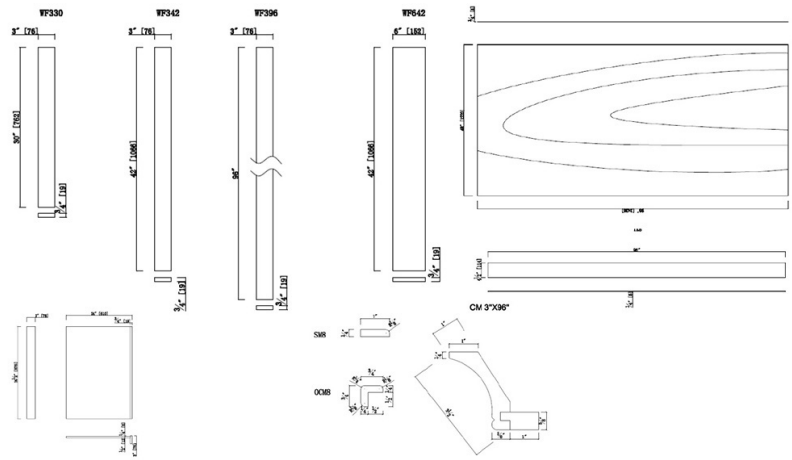

Brookings Kitchen Cabinet Toe Kick 96x4.5x0.75
Espresso

SPECIFICATIONS

MATERIAL CONSTRUCTION:	Wood	NUMBER OF SHELVES:	0
WOOD SPECIES:	Maple	SHELF STYLE:	N/A
ASSEMBLED DIMENSIONS:	4.5" H x 96" L x 0.75" D	ADJUSTIBLE SHELVES:	N/A
ASSEMBLED WEIGHT:	1.02 lbs.	SHELF ADJUSTIBILITY INCREMENTS:	N/A
KITCHEN CABINET TYPE:	Toe Kick	SHELF DIMENSIONS:	N/A
MOUNTING TYPE:	N/A	SHELF THICKNESS:	N/A
CONSTRUCTION TYPE:	Face Frame	SHELF MATERIAL:	N/A
HINGE STYLE:	N/A	FACE FRAME MATERIAL:	Solid Maple
DOOR STYLE:	N/A	SIDES MATERIAL:	Plywood
DRAWER DIMENSIONS 1:	N/A	BOTTOM MATERIAL:	Plywood
DRAWER DIMENSIONS 2:	N/A	BACK PANEL MATERIAL:	Plywood
DRAWER DIMENSIONS 3:	N/A	BACK BRACE MATERIAL:	Wood
DWR BOX MATERIAL:	N/A	TOE KICK INSET WIDTH:	N/A
DWR CONSTRUCTION:	N/A	TOOLS NEEDED FOR INSTALLATION:	Phillips Screwdriver Wood Glue Mallet
DWR GLIDE:	N/A	FASTENER TYPE:	N/A
FAKE DWR QTY:	0		
FAKE DWR LOCATION:	N/A		