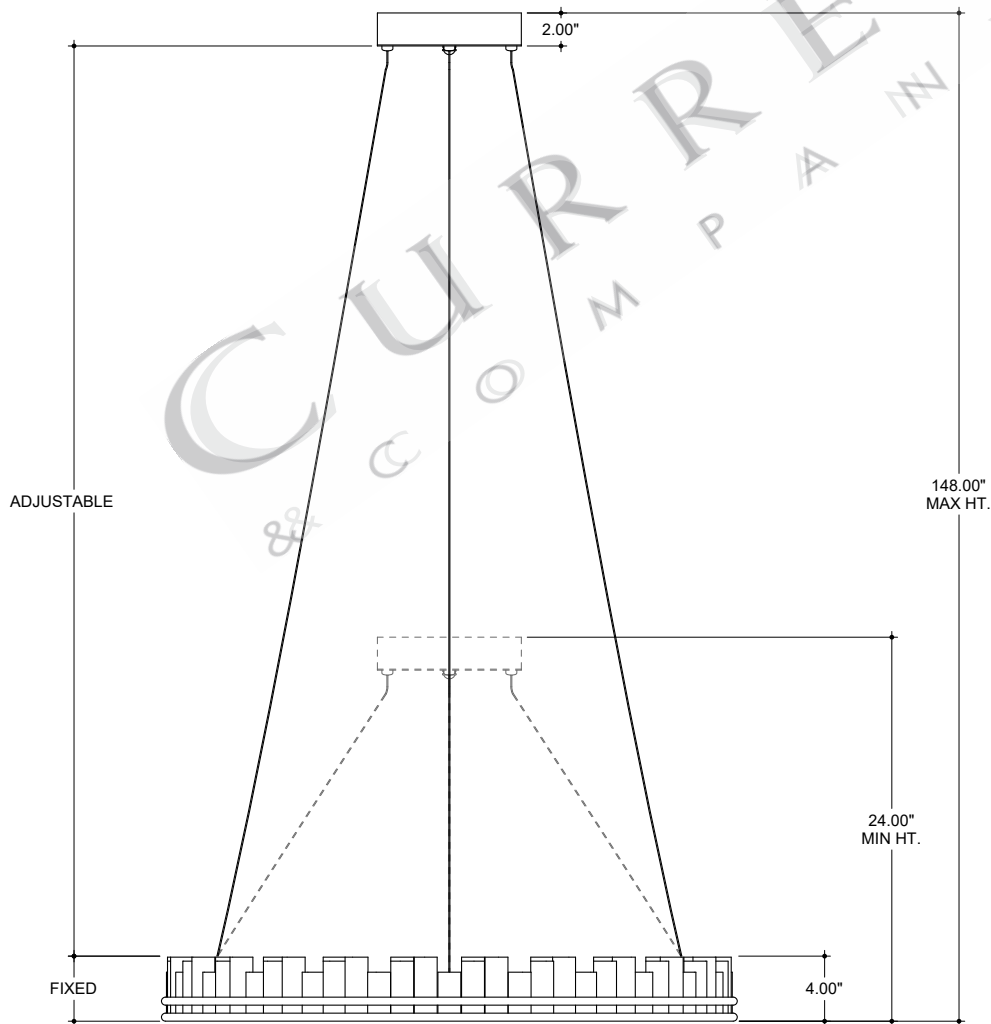

36.00" DIA. BODY  
9.00" DIA. CANOPY

TOP VIEW

CANOPY DETAIL

FRONT VIEW

9000-1220

ALL WORK © 2024 CURREY & COMPANY