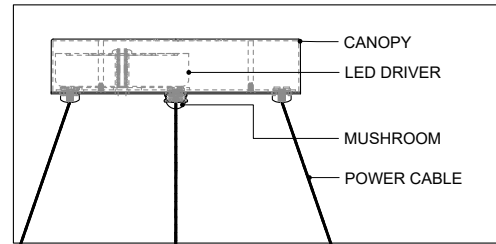

36.00" DIA. BODY  
9.00" DIA. CANOPY

TOP VIEW

CANOPY DETAIL

FRONT VIEW

9000-1220

ALL WORK © 2024 CURREY & COMPANY