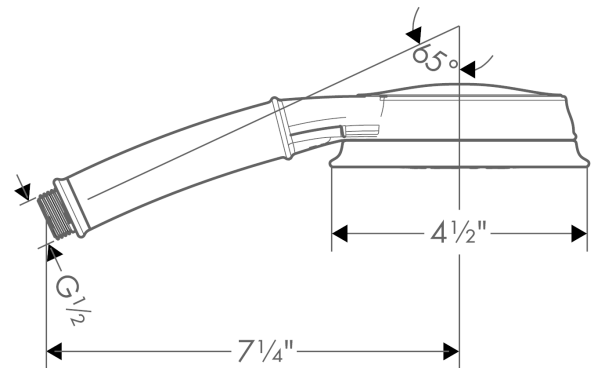

Croma 100 Classic
Handshower 3-Jet, 2.5 GPM
 Finishes : **chrome** Part no. : **04072000**

Description

Features

- 75 no-clog spray channels
- Spray modes: Full, Pulsating Massage, Intense Turbo
- Flow: 2.5 GPM (9.5 L/Min)

Item details

List Price \$ 109.00

Technology

Compliance

Product image

Scale drawing

Croma 100 Classic
Handshower 3-Jet, 2.5 GPM
Finishes : **chrome** Part no. : **04072000**

Exploded drawing

Year of production: >01/08

Croma 100 Classic
Handshower 3-Jet, 2.5 GPM
 Finishes : **chrome** Part no. : **04072000**

Spare parts list

Year of production: >01/08

Pos.	Description	Part no.	Price	PU
1	filter packing	94246000	-	1