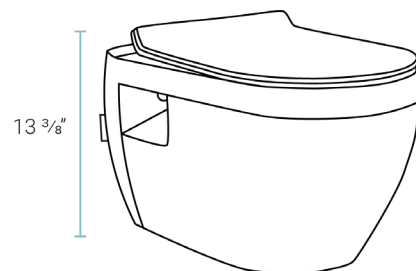

### Features:

- Space saving, wall-hung design
- Elongated bowl
- Glazed ceramic
- Adjustable bowl height
- Quick-release, soft-close seat

### Installation:

- Wall hung

### Specifications:

- N.W: 57.09 lb.
- L: 20 <sup>11</sup>/<sub>16</sub>" x W: 14 <sup>3</sup>/<sub>4</sub>" x H: 13 <sup>3</sup>/<sub>8</sub>"