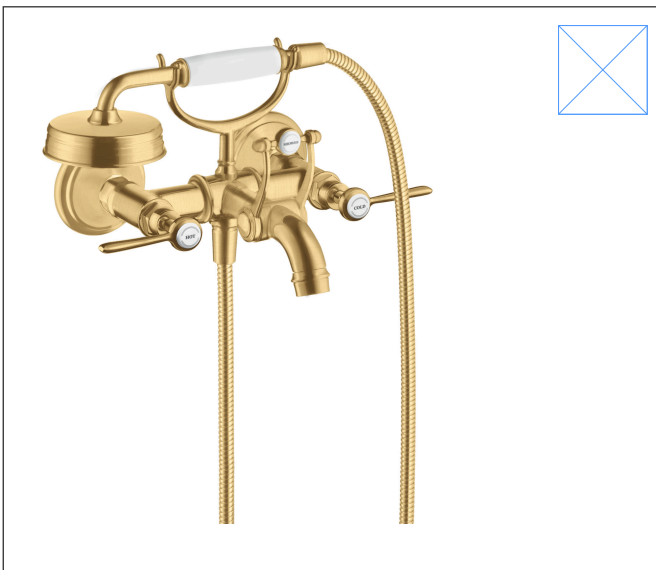

Brand	AXOR
Art. Name	AXOR Montreux 2-Handle Wall-Mounted Tub Filler with Lever Handles and 1.8 GPM Handshower
Art. Nr.	16556251
Surface	brushed gold optic
Pos.	1

Product Picture

Features

- Flow: 5.28 GPM (20 L/Min)
- Flow rate of hand shower at 3 bar: 1.8 GPM (6.8 L/Min)
- 90° ceramic valves
- Integrated double backflow prevention

Drawing

Technology