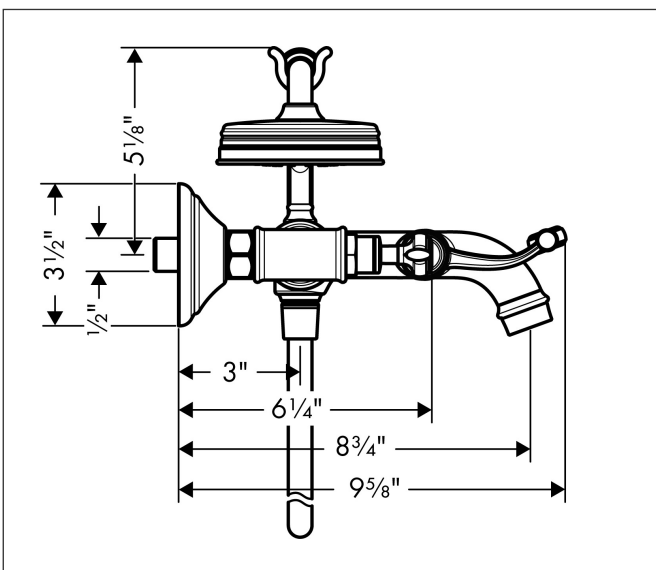

Brand	AXOR
Art. Name	AXOR Montreux 2-Handle Wall-Mounted Tub Filler with Lever Handles and 1.8 GPM Handshower
Art. Nr.	16556251
Surface	brushed gold optic
Pos.	1

Product Picture

Features

- Flow: 5.28 GPM (20 L/Min)
- Flow rate of hand shower at 3 bar: 1.8 GPM (6.8 L/Min)
- 90° ceramic valves
- Integrated double backflow prevention

Drawing

Technology