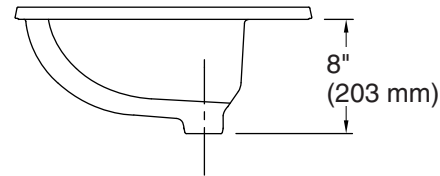

Technical Information

All product dimensions are nominal.

- Basin configuration: Single Bowl
- Bowl area (Only): Length: 15-3/4" (400 mm)
  Width: 12-5/8" (321 mm)
  Water depth: 4-7/8" (124 mm)
- With overflow: Yes
- Number of deck holes: 3
- Faucet hole(s): 1-3/16" (30 mm)
- Drain hole: 1-3/4" (44 mm)
- Template: 1003766-7, required, included

Notes

- Install this product according to the installation instructions.
- Measure your actual product for roughing-in details.
- Product dimensions are nominal and may vary per ASME A112.19.2 tolerances.
- ADA compliant when installed to the specific requirements of these regulations.