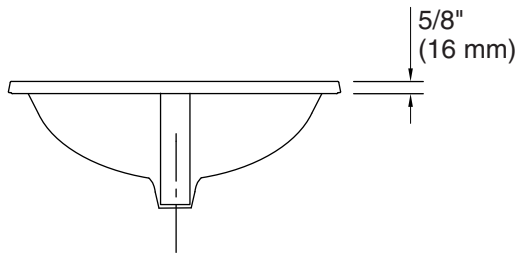

Recommended ADA Installation