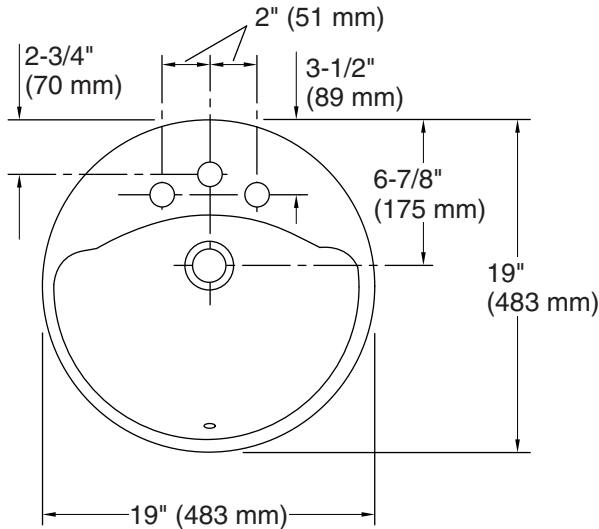

Recommended ADA Installation