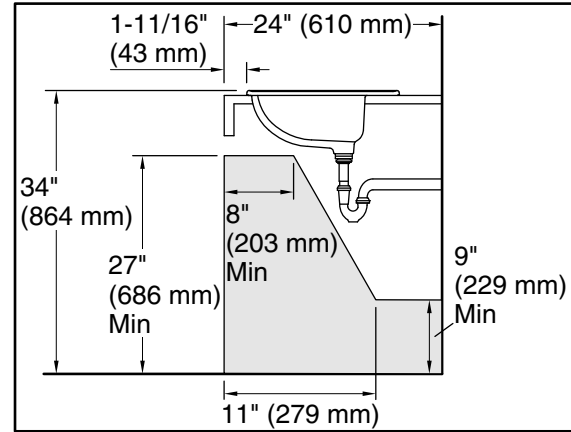

Recommended ADA Installation