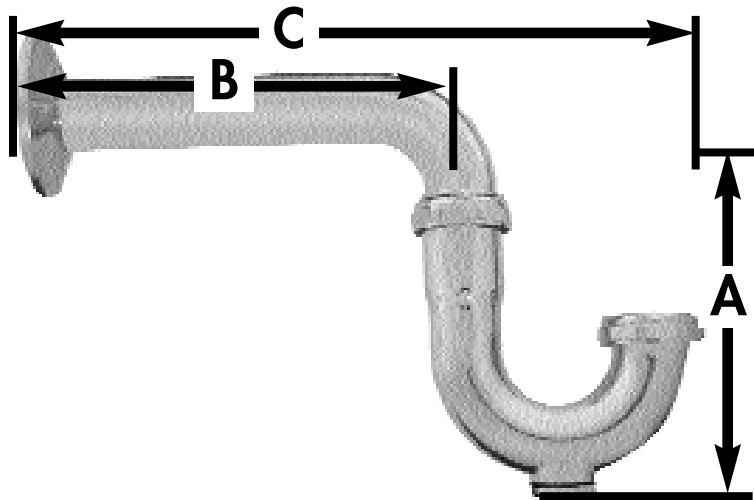

## BRASS P-TRAP WITH CLEANOUT

PART NO.	DESCRIPTION	A	B	C
□ P38-010	1 1/4" 17 gauge w/clean out	7 1/2"	7 1/2"	12"

jones stephens corporation  
3249 moody parkway • moody, alabama 35004  
toll free phone: 1-800-355-6637 • toll free fax: 1-800-462-6991  
[www.plumbest.com](http://www.plumbest.com)