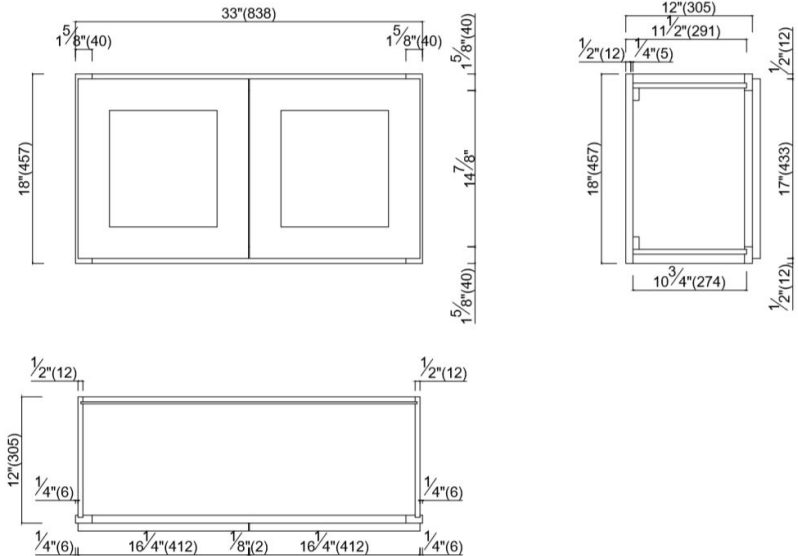

Brookings Unassembled Shaker Bridge Wall Kitchen Cabinet 33x18x12 White

SPECIFICATIONS

MATERIAL CONSTRUCTION:	Wood	NUMBER OF SHELVES:	0
WOOD SPECIES:	Maple	SHELF STYLE:	N/A
ASSEMBLED DIMENSIONS:	18" H x 33" L x 12" D	ADJUSTIBLE SHELVES:	N/A
ASSEMBLED WEIGHT:	30.8 lbs.	SHELF ADJUSTIBILITY INCREMENTS:	N/A
KITCHEN CABINET TYPE:	Bridge Wall	SHELF DIMENSIONS:	N/A
MOUNTING TYPE:	Wall Mount	SHELF THICKNESS:	N/A
CONSTRUCTION TYPE:	Face Frame	SHELF MATERIAL:	N/A
HINGE STYLE:	Soft Close	FACE FRAME MATERIAL:	HDF
DOOR STYLE:	2 Solid wood frame shaker doors, reversible	SIDES MATERIAL:	Plywood
DRAWER DIMENSIONS 1:	N/A	BOTTOM MATERIAL:	Plywood
DRAWER DIMENSIONS 2:	N/A	BACK PANEL MATERIAL:	Plywood
DRAWER DIMENSIONS 3:	N/A	BACK BRACE MATERIAL:	Wood
DWR BOX MATERIAL:	N/A	TOE KICK INSET WIDTH:	N/A
DWR CONSTRUCTION:	N/A	TOOLS NEEDED FOR INSTALLATION:	Phillips Screwdriver Mallet Wood Glue
DWR GLIDE:	N/A	FASTENER TYPE:	Wood screws, various
FAKE DWR QTY:	0		
FAKE DWR LOCATION:	N/A		