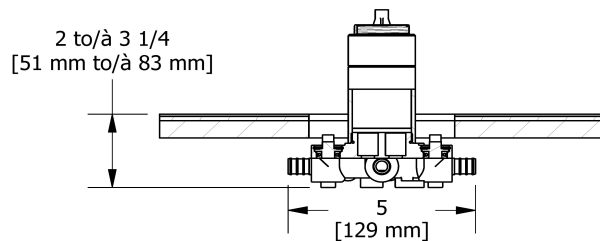

Sizes, models and finishes may differ from those presented.

Warranty

This **Riobel Inc.** product you have purchased carries a Limited Lifetime Warranty on the chrome, PVD finish, blacks and all working parts and is guaranteed from the initial purchase date against all manufacturing defects. All other finishes, including plastic components, are guaranteed for one year. All electric and/or electronic parts are covered by a 5-year limited warranty.

Customer Service

Ontario, West Canada : 888-287-5354 Quebec, Maritimes, United States : 866-473-8442