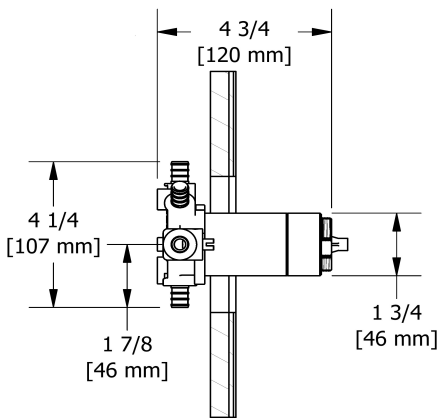

Available flows

- Type TP - For use with shower heads rated at 7L/min (1.8 gpm) or higher
- 19 L/min, 5.0 gpm (US) 60psi

Certifications

- CSA B125.1
- ASME A112.18.1
- ASSE 1016
- CMR248 Approval
- ADA

Sizes, models and finishes may differ from those presented.