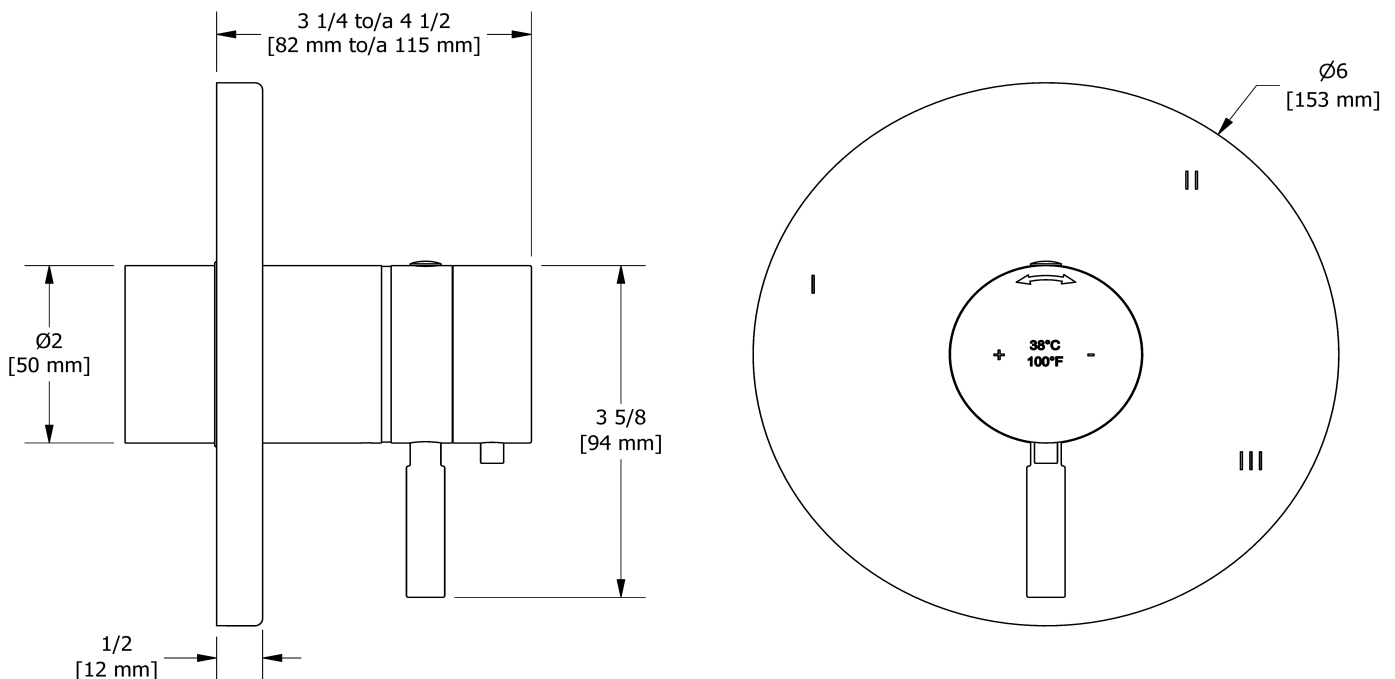

Sizes, models and finishes may differ from thoses presented.

Warranty

This **Riobel Inc.** product you have purchased carries a Limited Lifetime Warranty on the chrome, PVD finish, blacks and all working parts and is guaranteed from the initial purchase date against all manufacturing defects. All other finishes, including plastic components, are guaranteed for one year. All electric and/or electronic parts are covered by a 5-year limited warranty.

Customer Service

Ontario, West Canada : 888-287-5354 Quebec, Maritimes, United States : 866-473-8442