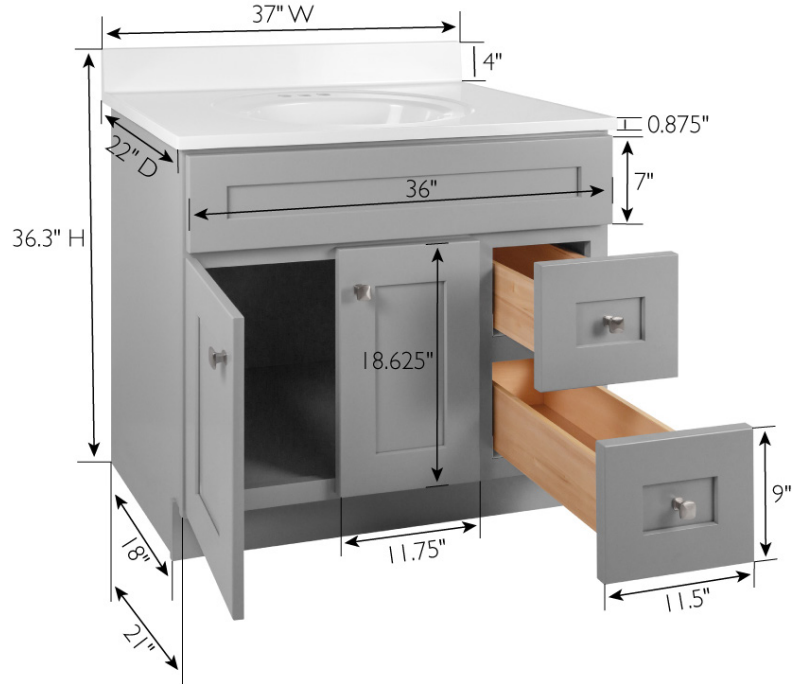

Gray

Brookings 2-Door 2-Drawer Vanity with Cultured Marble Centerset Solid White Top, Unassembled, 37x22

SPECIFICATIONS

MATERIAL CONSTRUCTION:	Wood/Cultured Marble	TOE KICK INSET WIDTH:	3"
ASSEMBLY REQUIRED:	Yes	BACK PANEL MATERIAL:	Plywood
ASSEMBLED DIMENSIONS:	36.32" H x 37" L x 22" D	BACK BRACE MATERIAL:	Solid Wood
ASSEMBLED WEIGHT:	147.78 lbs.	FAUCET TYPE:	Lav Centerset
TOOLS NEEDED FOR INSTALLATION:	100% Silicone, Phillips Screwdriver, Rubber Mallet, Wood Glue	NUMBER OF MOUNTING HOLES:	1
CONSTRUCTION TYPE:	Face Frame	BOWL MATERIAL:	Cultured Marble
HINGE STYLE:	Soft Close	BACK SPLASH INCLUDED:	Yes
DOOR STYLE:	2 MDF Shaker Doors	COLOR:	Solid White
DRAWER STYLE:	2 Solid Wood Drawers	NUMBER OF BOWLS:	1
GLIDE STYLE:	Soft Close	BOWL DIMENSIONS:	11.63" W x 16.85" D
FAKE DWR STYLE:	N/A	BOWL SHAPE:	Oval
DWR DIMENSIONS:	5.12" H x 8.31" L x 17.99" D	SINK THICKNESS:	0.98"
DWR CONSTRUCTION:	Dove Tail	MOUNTING TYPE:	Integrated
SHELF STYLE:	N/A	OVERFLOW HOLE:	Yes
SHELF ADJUSTABILITY INCREMENTS:	N/A	WARRANTY:	1-Year limited warranty
SHELF MAX WEIGHT CAPACITY:	N/A	TSCA TITLE IV COMPLIANT:	Yes
SHELF DIMENSIONS:	N/A	LEGAL FOR SALE IN CALIFORNIA:	Yes
SHELF THICKNESS:	N/A	PROP 65 HARMFUL MATERIAL:	Formaldehyde
SHELF MATERIAL:	N/A		
FRAME STYLE:	N/A		
FACE FRAME MATERIAL:	Solid Wood		
SIDES MATERIAL:	Plywood		
BOTTOM MATERIAL:	Plywood		