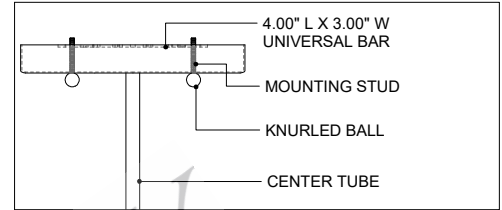

26.00" DIA. BODY
6.00" DIA. CANOPY
4.00" L X 3.00" W
UNIVERSAL BAR

TOP VIEW

CANOPY DETAIL

FRONT VIEW

9000-1228

ALL WORK © 2024 CURREY & COMPANY