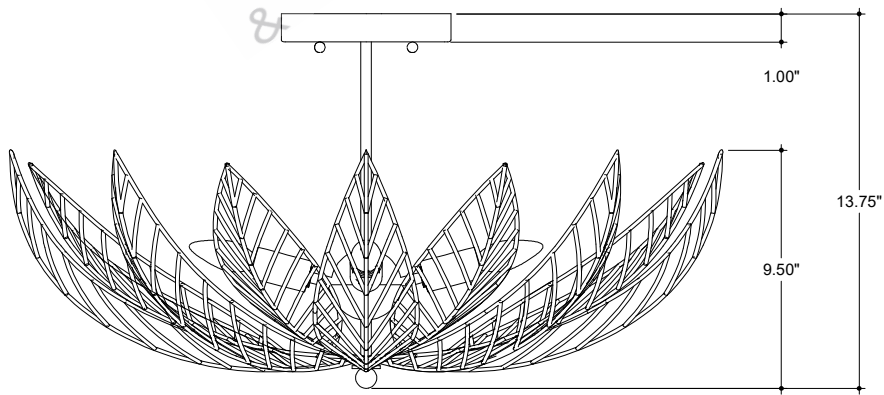

26.00" DIA. BODY
6.00" DIA. CANOPY
4.00" L X 3.00" W
UNIVERSAL BAR

TOP VIEW

CANOPY DETAIL

FRONT VIEW

9000-1228

ALL WORK © 2024 CURREY & COMPANY