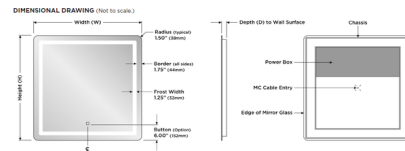

Lightology

lightology.com
866-954-4489
04-08-26

Project: _____

Company: _____

Location: _____ Fixture Type: _____

SPEC #: **EMR905630**

Approved On: _____ Approved By: _____

Aria Lighted Mirror

By Electric Mirror

Description

The Aria Lighted Mirror features rounded corners combined with a symmetrical inset border of light. Copper-free, corrosion resistant DuraMirror glass with forward facing 90CRI, 3000K color temperature, task lighting. Available with standard or Ava control options. Standard option can be controlled by an on/off switch or forward phase dimming switch. Ava Smart Look technology features tunable white LED lights that allow you to select the color temperature. Select between 6500K for a day of outdoor activities, 4600K for your daily routine, or 2700K for a night out on the town. Ava's on screen touch control interface makes it easy to cycle through 2700K, 4600K, 6500K, Night Glow and Off. At every level, hold to dim down to 10%. After one hour of use, Energy Save Mode automatically dims lights to 10%. Note: The Aria mirror must be installed in the W x H (width x height) orientation as listed; it cannot be installed in any other direction.

Specifications

COLOR . . . . . Mirror

BODY FINISH . . . . . Silver

WATTAGE 75W

DIMMER . . . . . Included

DIMENSIONS . . . . . 36"W x 36"H x 1.75"D

INTEGRATED LED MODULE . . . . . 1 x LED/75W/120V LED

COUNTRY OF ORIGIN . . . . . United States

Technical Information

LAMP LIFE . . . . . 124000 hours

COLOR RENDERING . . . . . 90 CRI

LAMP COLOR . . . . . Tunable White

LUMENS/WATT 87.63

LUMINOUS FLUX . . . . . 6572 lumens

CLICK TO VIEW PRODUCT

Notes: