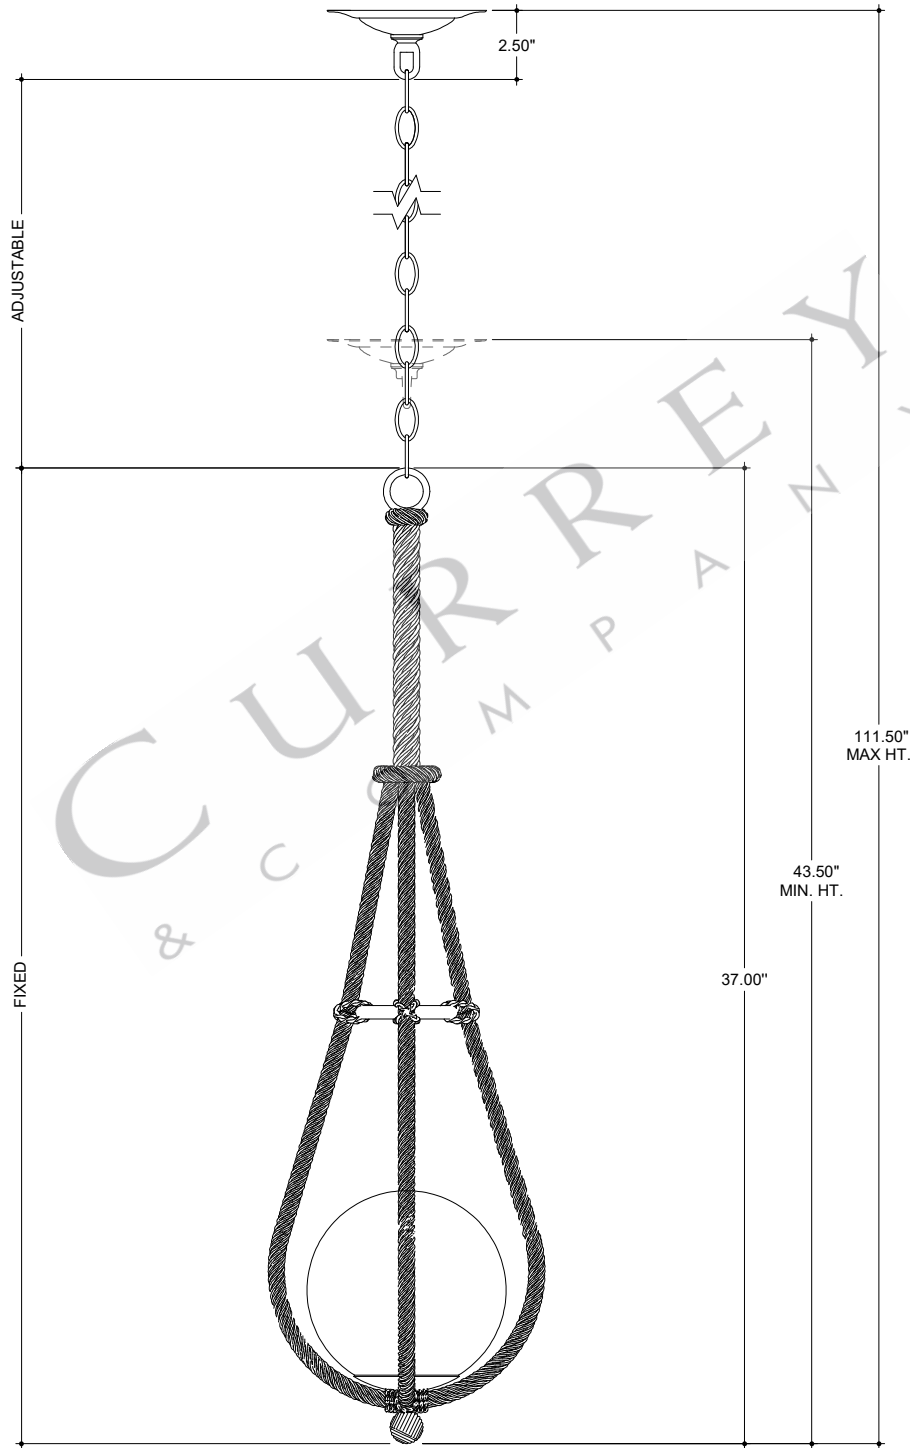

TOP VIEW

CANOPY DETAIL

FRONT VIEW

9000-1104

ALL WORK © 2023 CURREY & COMPANY