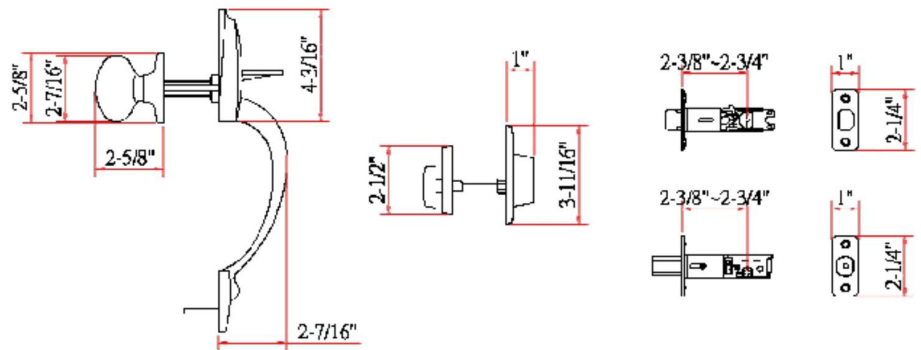

Coventry 2-Way Handle Set with Egg Knob Oil Rubbed Bronze

SPECIFICATIONS

MATERIAL CONSTRUCTION:	Brass	KEYWAY:	KW
LOCK FUNCTION:	Entry Handleset	REMOVABLE CORE:	No
DEADBOLT FUNCTION:	N/A	LATCH FACEPLATE I:	Round Corner
EXTERIOR MAX PROJECTION:	2.63"	LATCH BACKSET:	Adj; 2-3/8" - 2-3/4"
INTERIOR MAX PROJECTION:	2.63"	LATCH TYPE:	2 Way (fixed faceplate)
KOB VS. LEVER:	Knob	LATCHBOLT THROW DISTANCE:	0.5"
KNOB DIMENSIONS:	2.35" H x 1.57" W x 2.35" D	# PINS IN CYLINDER:	5
LEVER LENGTH:	N/A	ANTI-BUMP PIN INSTALLED:	Yes
ROSE DIMENSIONS:	2.63" H x 2.63" W x 2.63" D	# KEYS INCLUDED:	2
ROSETTE / ESCUTCHEON SHAPE:	Round	SPINDLE TYPE:	Half-Moon
CROSS BORE:	2.13"	MOUNTING HARDWARE INCLUDED:	Yes
EDGE BORE:	1"	TOOLS NEEDED FOR INSTALLATION:	Phillips Screwdriver
HANDING:	Reversible	ASSEMBLED WEIGHT:	4.05 lbs.
REKEYABLE?:	Yes		