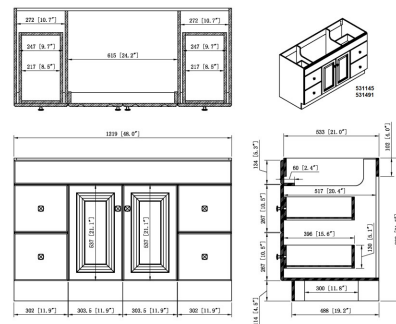

White Wyndham 2-Door 4-Drawer Vanity with Granite 4" Centerset Golden Sand Rectangle Bowl Vanity Top, Unassembled, 49x22

SPECIFICATIONS

MATERIAL CONSTRUCTION:	Wood/Granite
ASSEMBLY REQUIRED:	Yes
ASSEMBLED DIMENSIONS:	35.5" H x 49" L x 22" D
ASSEMBLED WEIGHT:	229 lbs.
TOOLS NEEDED FOR INSTALLATION:	Screwdriver
CONSTRUCTION TYPE:	Frameless
HINGE STYLE:	Concealed
DOOR STYLE:	2 MDF Slab Doors
DRAWER STYLE:	4 MDF Drawers
GLIDE STYLE:	STD Easy Glide
FAKE DWR STYLE:	MDF
DWR #1 DIMENSIONS:	5.12" H x 15.59" W
DWR CONSTRUCTION:	N/A
SHELF STYLE:	N/A
SHELF ADJUSTABILITY INCREMENTS:	N/A
SHELF MAX WEIGHT CAPACITY:	N/A
SHELF DIMENSIONS:	N/A
SHELF THICKNESS:	N/A
SHELF MATERIAL:	N/A
FRAME STYLE:	N/A
FACE FRAME MATERIAL:	MDF
SIDES MATERIAL:	Particle Board
BOTTOM MATERIAL:	Particle Board

TOE KICK INSET WIDTH:	4.5"
BACK PANEL MATERIAL:	N/A
BACK BRACE MATERIAL:	Particle Board
FAUCET TYPE:	Lav Centerset
NUMBER OF MOUNTING HOLES:	3
BOWL MATERIAL:	Ceramic
BACK SPLASH INCLUDED:	Yes
COLOR:	Golden Sand
NUMBER OF BOWLS:	1
BOWL DIMENSIONS:	7.4" H x 11.63" W x 17.63" D
BOWL SHAPE:	Rectangle
SINK THICKNESS:	N/A
MOUNTING TYPE:	Undermount
OVERFLOW HOLE:	Yes
WARRANTY:	1-Year limited warranty
CARB COMPLIANT:	CARB Phase 2
LEGAL FOR SALE IN CALIFORNIA:	Yes
TSCA TITLE IV COMPLIANT:	Yes