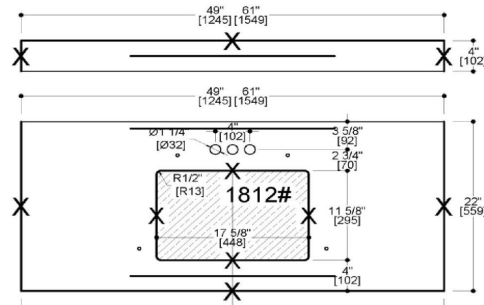

White Wyndham 2-Door 4-Drawer Vanity with Granite 4" Centerset Golden Sand Rectangle Bowl Vanity Top, Unassembled, 49x22

SPECIFICATIONS

MATERIAL CONSTRUCTION:	Wood/Granite
ASSEMBLY REQUIRED:	Yes
ASSEMBLED DIMENSIONS:	35.5" H x 49" L x 22" D
ASSEMBLED WEIGHT:	229 lbs.
TOOLS NEEDED FOR INSTALLATION:	Screwdriver
CONSTRUCTION TYPE:	Frameless
HINGE STYLE:	Concealed
DOOR STYLE:	2 MDF Slab Doors
DRAWER STYLE:	4 MDF Drawers
GLIDE STYLE:	STD Easy Glide
FAKE DWR STYLE:	MDF
DWR #1 DIMENSIONS:	5.12" H x 15.59" W
DWR CONSTRUCTION:	N/A
SHELF STYLE:	N/A
SHELF ADJUSTABILITY INCREMENTS:	N/A
SHELF MAX WEIGHT CAPACITY:	N/A
SHELF DIMENSIONS:	N/A
SHELF THICKNESS:	N/A
SHELF MATERIAL:	N/A
FRAME STYLE:	N/A
FACE FRAME MATERIAL:	MDF
SIDES MATERIAL:	Particle Board
BOTTOM MATERIAL:	Particle Board

TOE KICK INSET WIDTH:	4.5"
BACK PANEL MATERIAL:	N/A
BACK BRACE MATERIAL:	Particle Board
FAUCET TYPE:	Lav Centerset
NUMBER OF MOUNTING HOLES:	3
BOWL MATERIAL:	Ceramic
BACK SPLASH INCLUDED:	Yes
COLOR:	Golden Sand
NUMBER OF BOWLS:	1
BOWL DIMENSIONS:	7.4" H x 11.63" W x 17.63" D
BOWL SHAPE:	Rectangle
SINK THICKNESS:	N/A
MOUNTING TYPE:	Undermount
OVERFLOW HOLE:	Yes
WARRANTY:	1-Year limited warranty
CARB COMPLIANT:	CARB Phase 2
LEGAL FOR SALE IN CALIFORNIA:	Yes
TSCA TITLE IV COMPLIANT:	Yes