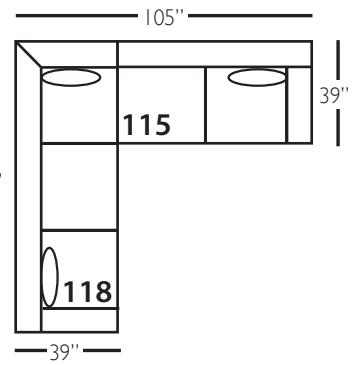

Everleigh Sectional