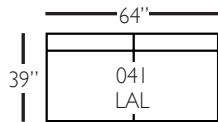

Everleigh Sectional

P608-041 - LAL