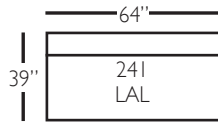

Pieces shown: P608-244 and P608-249

Overall Height: 36"   Seat Height: 22"   Seat Depth: 24"   Arm Height: 28"

# Everleigh Sectional

P608-041 - LAL

P608-118 - RSE  
P608-119 - LSE

P608-114 - RSE  
P608-115 - LSE

P608-241 - LAL

P608-248 - RSE  
P608-249 - LSE

P608-244 - RSE  
P608-245 - LSE

P603-210 - RSC  
P603-211 - LSC