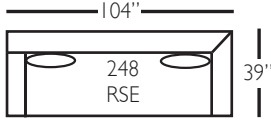

Pieces shown: P608-244 and P608-249

Overall Height: 36"   Seat Height: 22"   Seat Depth: 24"   Arm Height: 28"

# Everleigh Sectional

P608-041 - LAL

P608-118 - RSE  
P608-119 - LSE

P608-114 - RSE  
P608-115 - LSE

P608-241 - LAL

P608-248 - RSE  
P608-249 - LSE

P608-244 - RSE  
P608-245 - LSE

P603-210 - RSC  
P603-211 - LSC