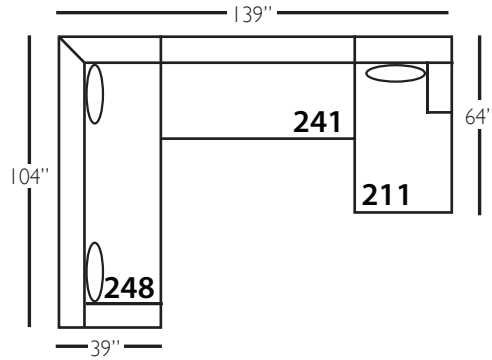

Everleigh Sectional