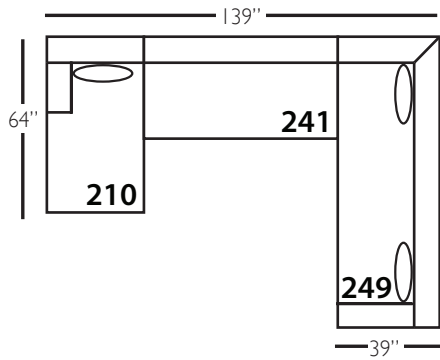

Everleigh Sectional