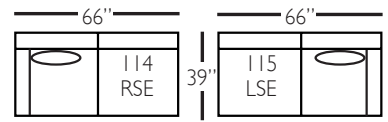

Pieces shown: P608-244 and P608-249

Overall Height: 36"   Seat Height: 22"   Seat Depth: 24"   Arm Height: 28"

# Everleigh Sectional

P608-041 - LAL

P608-118 - RSE  
P608-119 - LSE

P608-114 - RSE  
P608-115 - LSE

P608-241 - LAL

P608-248 - RSE  
P608-249 - LSE

P608-244 - RSE  
P608-245 - LSE

P603-210 - RSC  
P603-211 - LSC