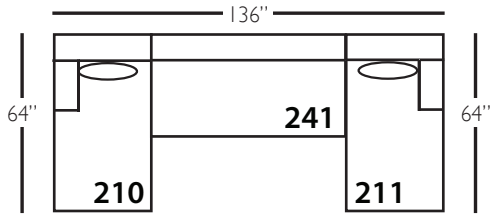

Everleigh Sectional