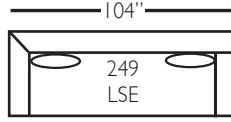

Pieces shown: P608-244 and P608-249

Overall Height: 36"   Seat Height: 22"   Seat Depth: 24"   Arm Height: 28"

# Everleigh Sectional

P608-041 - LAL

P608-118 - RSE  
P608-119 - LSE

P608-114 - RSE  
P608-115 - LSE

P608-241 - LAL

P608-248 - RSE  
P608-249 - LSE

P608-244 - RSE  
P608-245 - LSE

P603-210 - RSC  
P603-211 - LSC