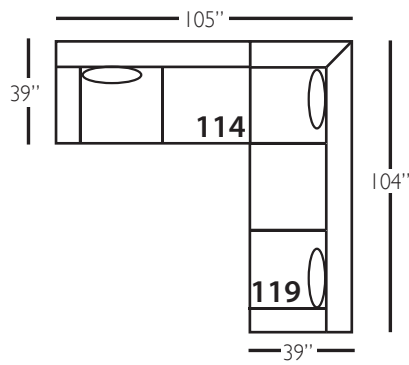

Everleigh Sectional