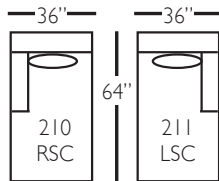

# Everleigh Sectional

Shown in fabric 18144-43. Latte wood finish.

Pieces shown: P608-114 and P608-119

Overall Height: 36"   Seat Height: 22"   Seat Depth: 24"   Arm Height: 28"

Shown in fabric 12116-04. Washed Oak wood finish.

Pieces shown: P608-244 and P608-249

Overall Height: 36"   Seat Height: 22"   Seat Depth: 24"   Arm Height: 28"

# Everleigh Sectional

P608-041 - LAL

P608-118 - RSE  
P608-119 - LSE

P608-114 - RSE  
P608-115 - LSE

P608-241 - LAL

P608-248 - RSE  
P608-249 - LSE

P608-244 - RSE  
P608-245 - LSE

P603-210 - RSC  
P603-211 - LSC