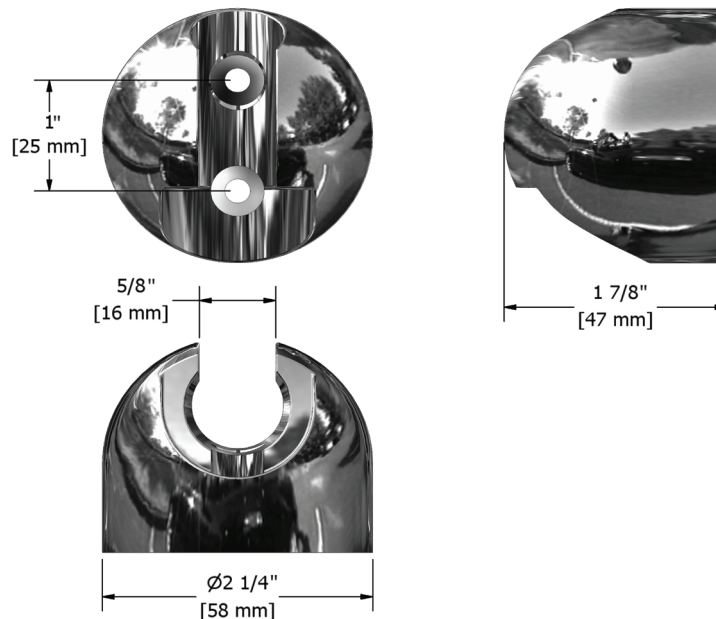

SPECIFICATIONS

DESCRIPTION

- Rounded design complements most collections

WARRANTY

- Most products or parts carry "Limited Warranties" against manufacturing defects. For US customers please visit houseofrohl.com/support and for Canadian customers please visit houseofrohl.ca/support for complete product and finish warranty.

Wall Mount Handshower Holder

MODEL: 4901

For warranty or additional information, contact:

U.S.A.
houseofrohl.com/support
 1-800-777-9762

QUEBEC / MARITIMES / WESTERN CANADA
 QUÉBEC / MARITIMES / OUEST CANADIEN
 QUEBEC / MARITIMOS / CANADA OCCIDENTAL
houseofrohl.ca/support
 1-866-473-8442