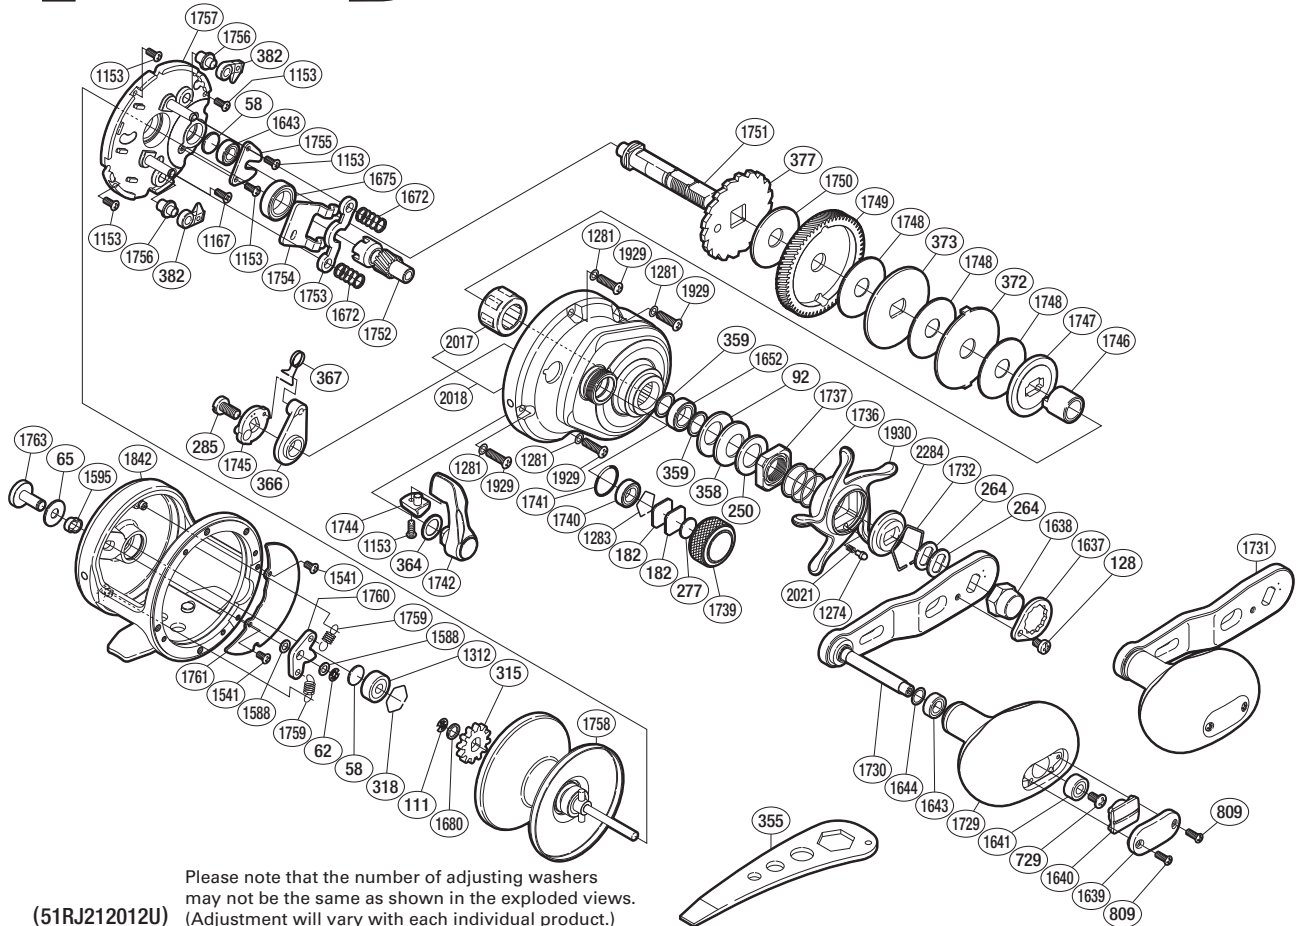

## TN-12A

Please note that the number of adjusting washers may not be the same as shown in the exploded views. (Adjustment will vary with each individual product.)  
(51RJ212012U)

Part No.	Description	Part No.	Description	Part No.	Description
TGT0058	Spacer B	TGT1283	Bearing Retainer	TGT1746	Roller Clutch Inner Tube
TGT0062	E Lock	TGT1312	Ball Bearing	TGT1747	Pressure Plate
TGT0065	Spacer	TGT1541	Screw	TGT1748	Drag Washer
TGT0092	Coned Disc Spring (8H)	TGT1588	Spacer	TGT1749	Drive Gear
TGT0111	E Lock	TGT1595	Click Switch Cam	TGT1750	Drag Washer
TGT0128	Screw	TGT1637	Handle Nut Plate	TGT1751	Drive Shaft
TGT0182	Cast Control Spacer	TGT1638	Handle Nut	TGT1752	Pinion Gear
TGT0250	Star Drag Washer	TGT1639	Handle Knob I.D. Plate	TGT1753	Yoke
TGT0264	Drive Shaft Shield	TGT1640	Handle Knob Seal	TGT1754	Clutch Plate
TGT0277	Cast Control Spacer	TGT1641	Ball Bearing	TGT1755	Drive Shaft Retainer
TGT0285	Screw	TGT1643	Ball Bearing	TGT1756	Anti-Reverse Pawl Pin
TGT0315	Click Gear	TGT1644	Washer	TGT1757	Set Plate
TGT0318	Bearing Retainer	TGT1652	Ball Bearing	TGT1758	Spool Assembly
TGT0358	Coned Disc Spring (8L)	TGT1672	Yoke Spring	TGT1759	Click Pawl Spring
TGT0359	Bearing Thrust Washer	TGT1675	Ball Bearing	TGT1760	Click Pawl
TGT0364	Smoother	TGT1680	Washer	TGT1761	Set Plate Sticker
TGT0366	Eccentric Cam Bushing	TGT1729	Handle Knob	TGT1763	Click Button
TGT0367	Clutch Spring	TGT1730	Handle Shank Assembly	TGT1842	One-Piece Frame
TGT0372	Eared Washer	TGT1731	Handle Assembly	TGT1929	Screw
TGT0373	Key Washer	TGT1732	Click Plate Retainer	TGT1930	Star Drag
TGT0377	Anti-Reverse Ratchet	TGT1736	Star Drag Spring	TGT2017	Roller Clutch Bearing
TGT0382	Anti-Reverse Pawl	TGT1737	Star Drag Nut	TGT2018	Right Side Plate
TGT0729	Screw	TGT1739	Cast Control Cap	TGT2021	Click Spring
TGT0809	Screw	TGT1740	Ball Bearing	TGT2284	Star Drag Click Plate
TGT1153	Screw	TGT1741	O Ring		
TGT1167	Screw	TGT1742	Clutch Lever		
TGT1274	Click Pin	TGT1744	Clutch Lever Protector		
TGT1281	Washer	TGT1745	Clutch Cam	TGT0355	Wrench (accessory)