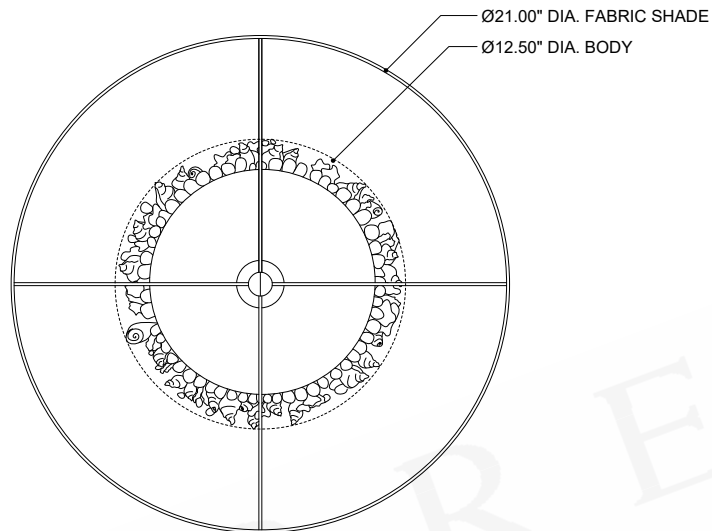

ITEM: 6000-0994

Overall Dimensions

Height: 32.5"

Diameter: 21"

TOP VIEW

FRONT VIEW