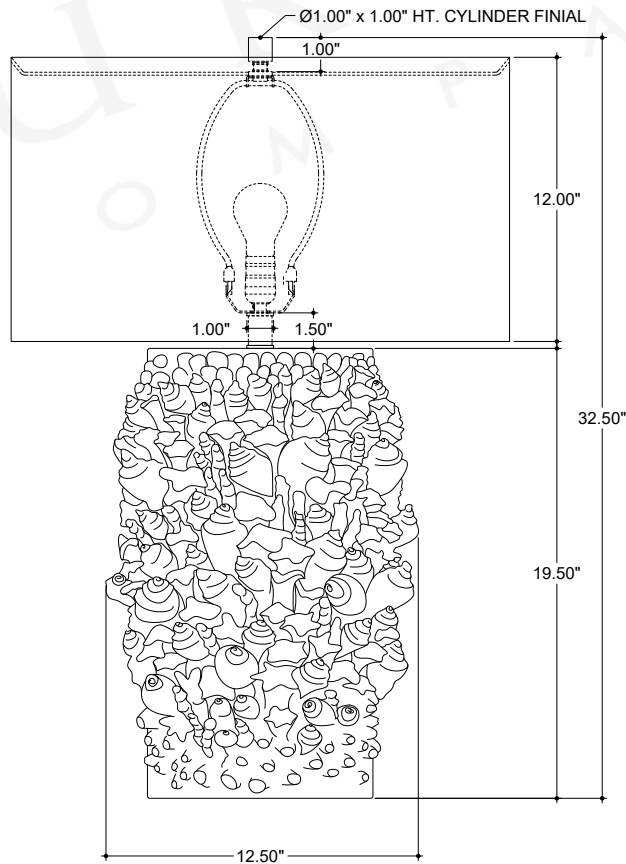

ITEM: 6000-0994

Overall Dimensions

Height: 32.5"

Diameter: 21"

TOP VIEW

FRONT VIEW