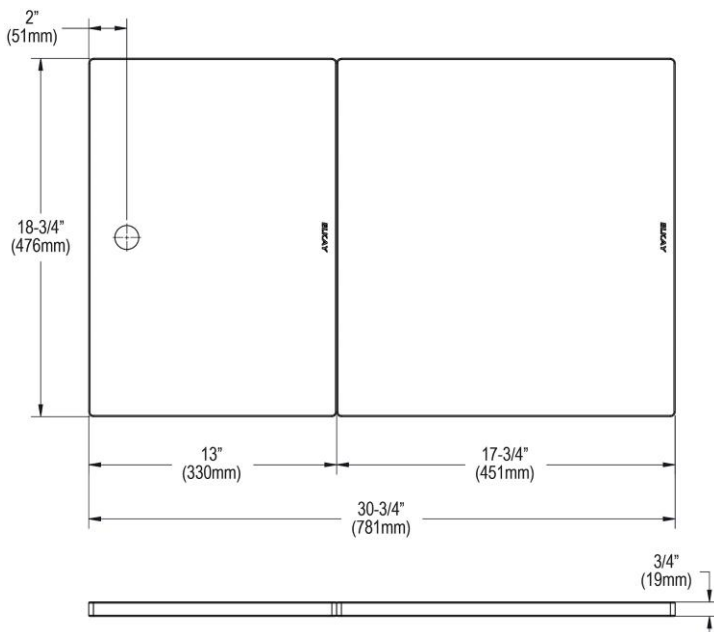

A Century of Tradition and Quality.
For more than 100 years, Elkay has been making innovative products and providing exceptional customer care. We take pride in offering plumbing products that make life easier, inspire change and leave the world a better place.

[Clean and Care Manual (PDF)](#)
[Clean and Care Manual (PDF)](#)
[Warranty (PDF)](#)