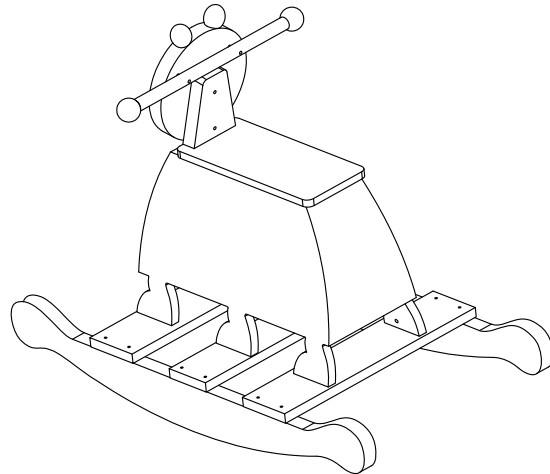

Item No: TD-11641A
Fantasy Fields - Magic Garden Rocking ladybird

WARNING

Small parts and sharp points may be present prior to assembly.

CARE INSTRUCTIONS

To clean your product, use mild soap and water on a damp cloth. Do not use window cleaners or cleaning abrasives as they will scratch the surface and could damage the protective coating.

Made in China

HARDWARE

- ①  2 PCS
- ②  14 PCS
- ③  4 PCS
- ④  4 PCS

PRODUCT PARTS

<p>A</p>  <p>2PCS</p>	<p>B</p>  <p>1PC</p>	<p>C</p>  <p>1PC</p>	<p>D</p>  <p>1PC</p>	<p>E</p>  <p>2PCS</p>	<p>F</p>  <p>1PC</p>
--	---	---	---	--	---