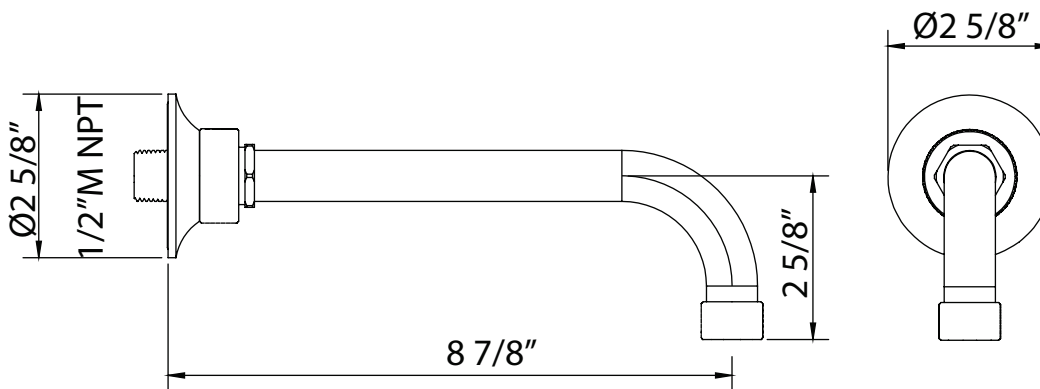

For warranty or additional information, contact:

U.S.A.
houseofrohl.com/support
1-800-777-9762

QUEBEC / MARITIMES / WESTERN CANADA
houseofrohl.ca/support
1-866-473-8442

ONTARIO
houseofrohl.ca/support
1-800-287-5354

Riobel

PERRIN & ROWE
LONDON

victoria ⊕ albert®

ROHL