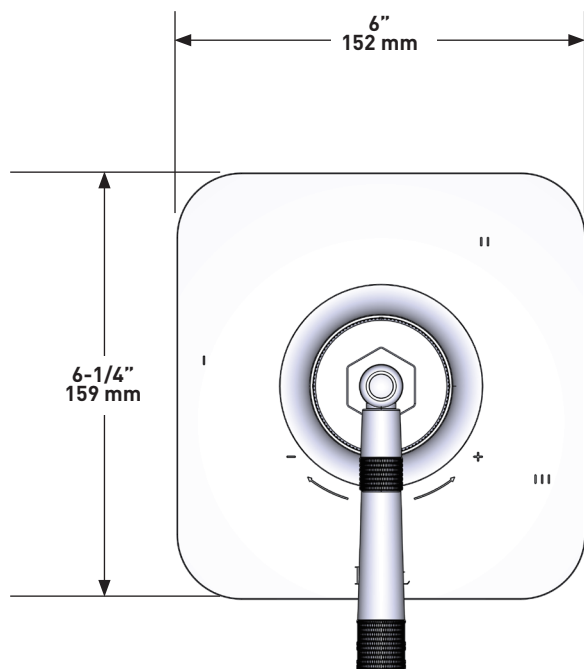

Garniture de soupape thermostatique à équilibrage de pression de 1/2 po, à 5 fonctions (partagées) Graceline®

MODÈLES : TMB45W1

ADA cUPC®