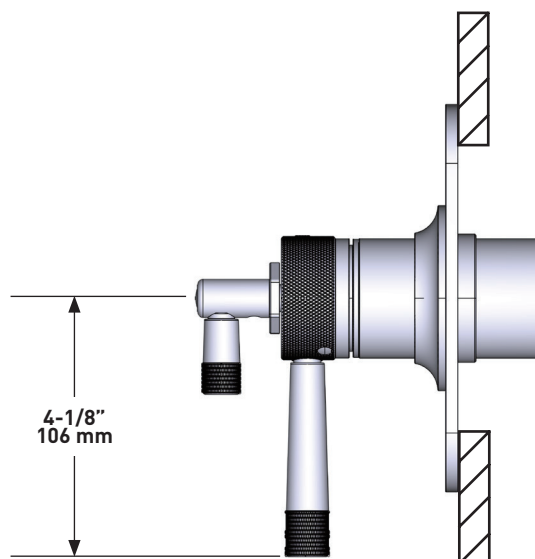

Garniture de soupape thermostatique à équilibrage de pression de 1/2 po, à 5 fonctions (partagées) Graceline®

MODÈLES : TMB45W1

ADA cUPC®