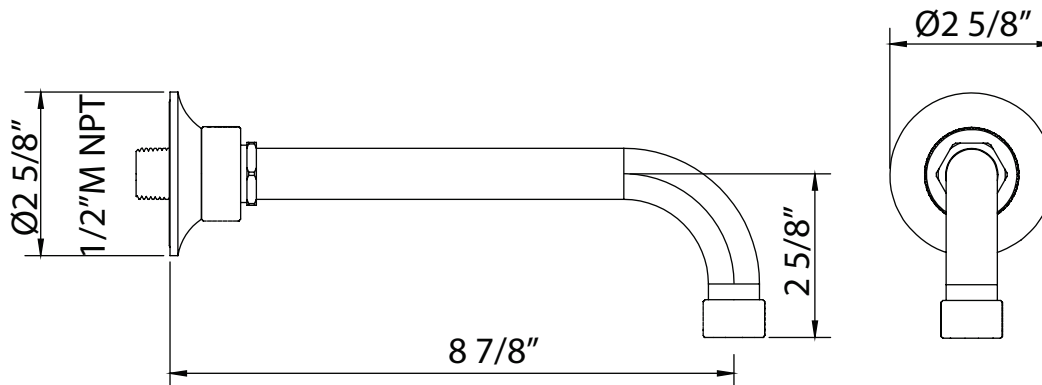

Pour la garantie ou des informations supplémentaires, contactez:

U.S.A.
houseofrohl.com/support
1-800-777-9762

QUÉBEC / MARITIMES / OUEST CANADIEN
houseofrohl.ca/support
1-866-473-8442

ONTARIO
houseofrohl.ca/support
1-800-287-5354