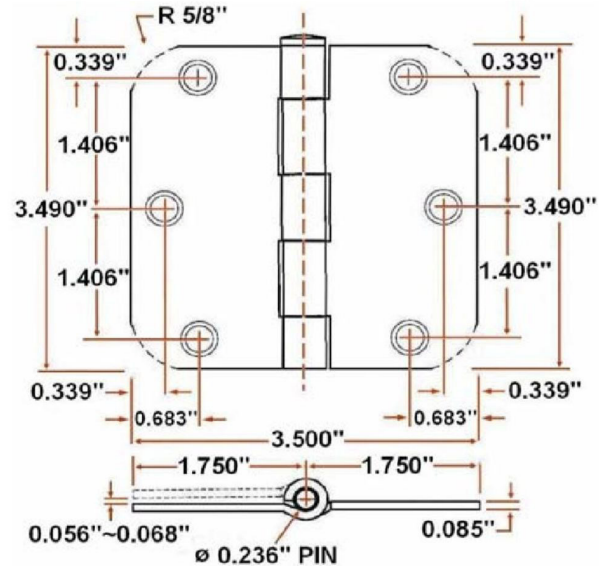

6-Hole 3 1/2" x 3 1/2", 5/8" Radius Door Hinge, 3-Pack
Oil Rubbed Bronze

SPECIFICATIONS

| | |
|--------------------------------|---------------------------|
| MATERIAL CONSTRUCTION: | Steel |
| MOUNTING HARDWARE INCLUDED: | Yes |
| TOOLS NEEDED FOR INSTALLATION: | Screwdriver |
| ASSEMBLED DIMENSIONS: | 3.5" H x 3.5" L x 0.09" D |
| ASSEMBLED WEIGHT: | 1.3 lbs. |
| CROSS BORE: | N/A |
| CORNER RADIUS: | 5/8" |
| PROJECTION: | N/A |
| HINGE TYPE: | Butt Hinge |
| NUMBER OF HOOKS: | N/A |