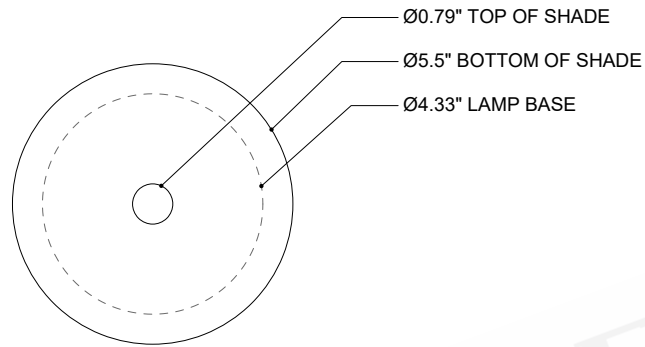

ITEM: 6700-0008

Overall Dimensions

Height: 18"

Diameter: 5.5"

TOP VIEW

FRONT VIEW