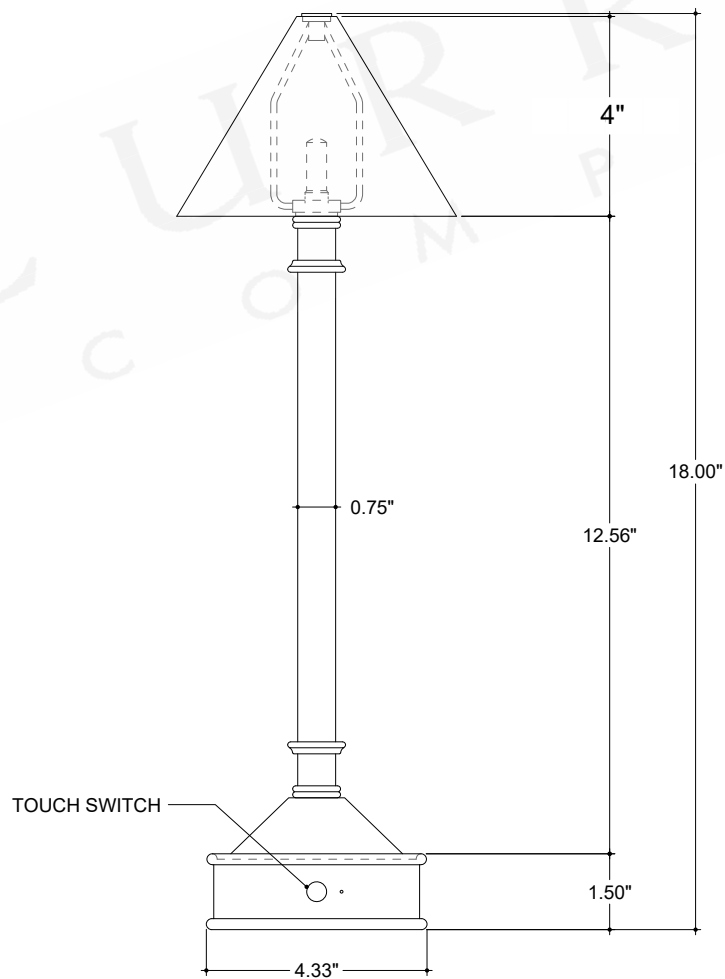

ITEM: 6700-0008

Overall Dimensions

Height: 18"

Diameter: 5.5"

TOP VIEW

FRONT VIEW