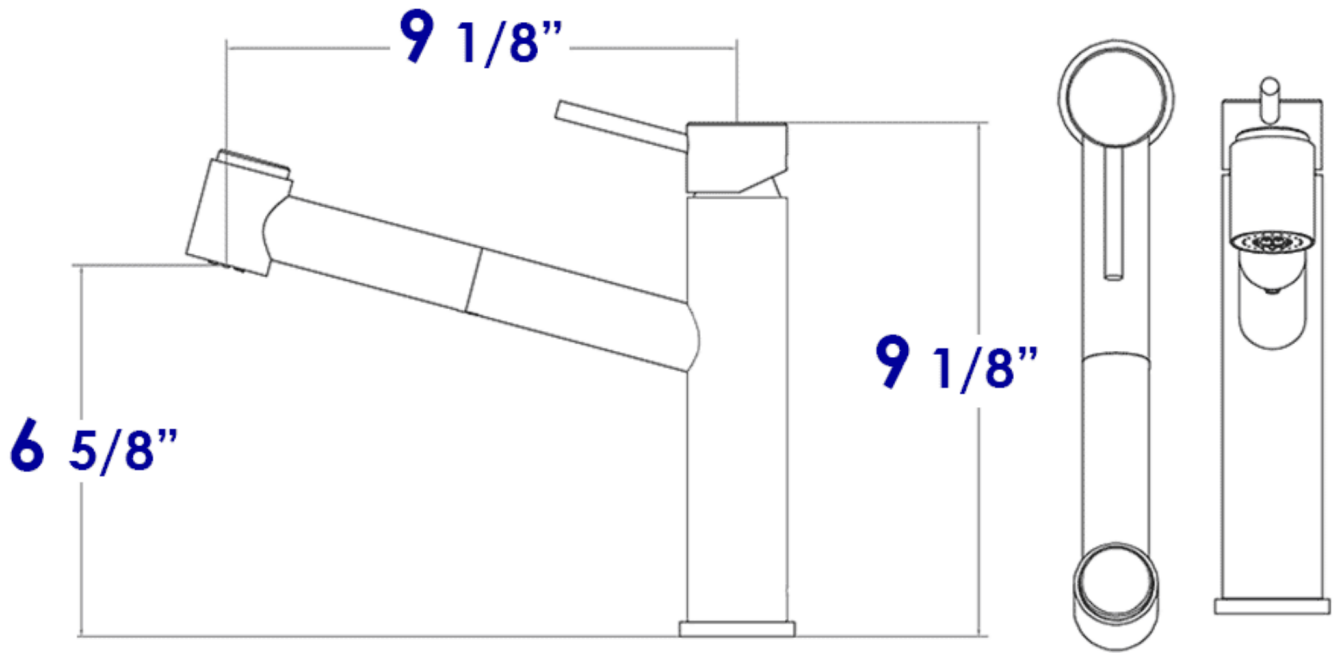

**AB2203**

Kitchen Faucet /w Pull-Out Spray

**Note:** All product dimensions are approximate and should be verified on site prior to installation.  
Visit [www.ALFIbrand.com](http://www.ALFIbrand.com) for more information.