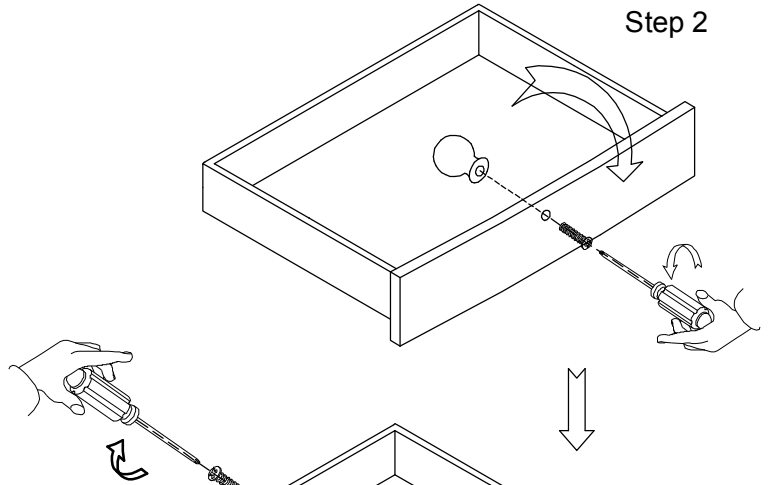

Item: 6900-90002-89 Dresser

Thank you for purchasing this quality product. Be sure to unpack carefully looking for small parts which may have come loose during shipment.

Read all instruction and study the drawing carefully before starting the assembly process.

HARDWARE PACK

NO.	DRAWING	DESCRIPTION	SIZE	QTY
A		Anti tip hardware pack		1set

Note: the pull need to assembly to the drawer front