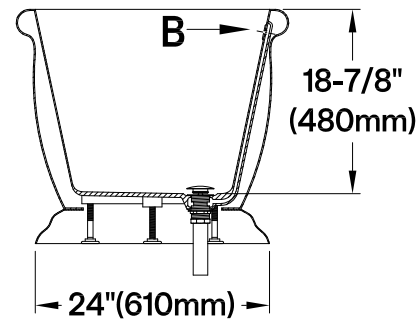

### 60" Acrylic Pedestal Tub with Drain

#### Drain Hole Size

##### Scale (3:1)

#### Section A-A

M14 x 120 (4 pcs)

M14 x 100 (1 pc)