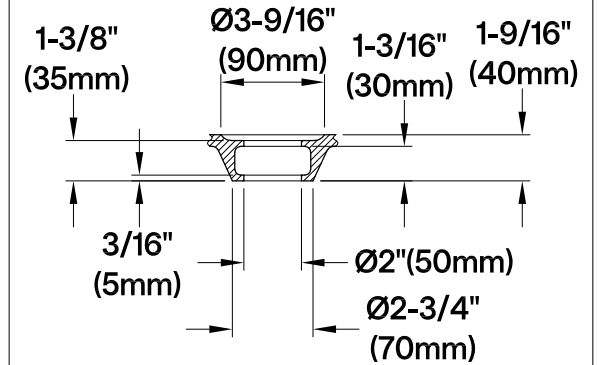

Drain Hole Size

Scale (3:1)