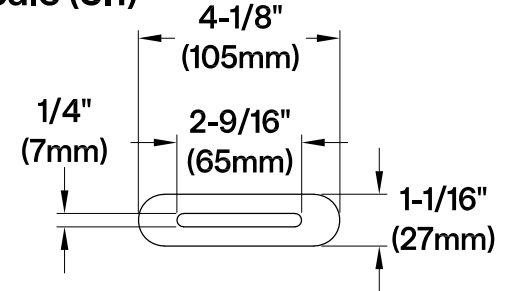

### 60" Acrylic Pedestal Tub with Drain

#### Drain Hole Size

##### Scale (5:1)

#### Section A-A

M14 x 120 (4 pcs)

M14 x 100 (1 pc)