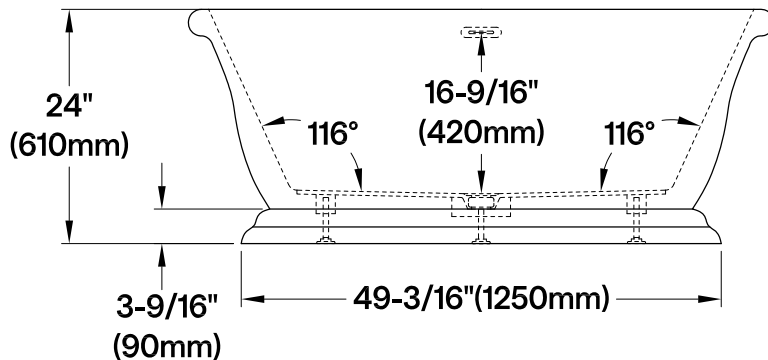

### 60" Acrylic Pedestal Tub with Drain

#### Drain Hole Size

##### Scale (3:1)

#### Section A-A

M14 x 120 (4 pcs)

M14 x 100 (1 pc)