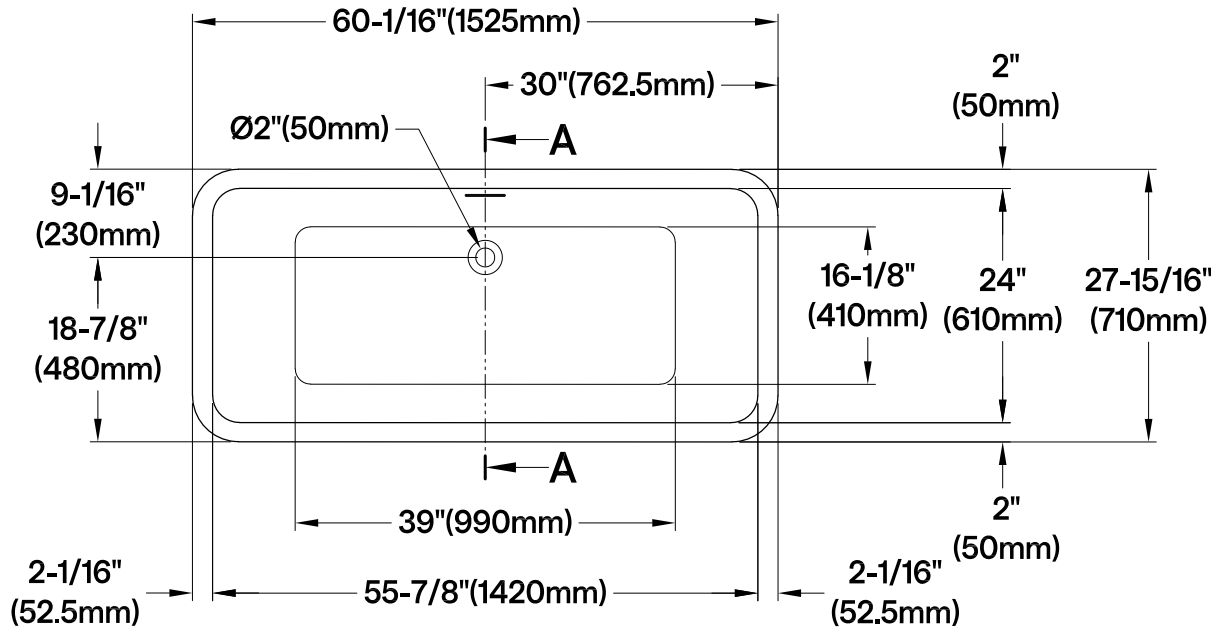

### 60" Acrylic Pedestal Tub with Drain

#### Drain Hole Size

##### Scale (5:1)

#### Section A-A

M14 x 120 (4 pcs)

M14 x 100 (1 pc)