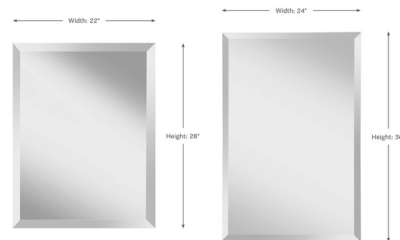

## Infinity Rectangle Mirror By Generation Lighting

### Description

The Infinity Rectangle Mirror has a simple, clean and classic style making it a versatile option that will enhance a wide variety of decors. Add this mirror to a hallway or room to give the illusion of additional depth. Available in two sizes. Can be hung vertically or horizontally.

Shown in clear / mirror

### Specifications

COLOR	Mirror
BODY FINISH	Clear
WATTAGE	N/A
DIMMER	N/A
DIMENSIONS	24"W x 36"H x 0.5"D
BULB	N/A
COUNTRY OF ORIGIN	China

CLICK TO VIEW PRODUCT

Notes: