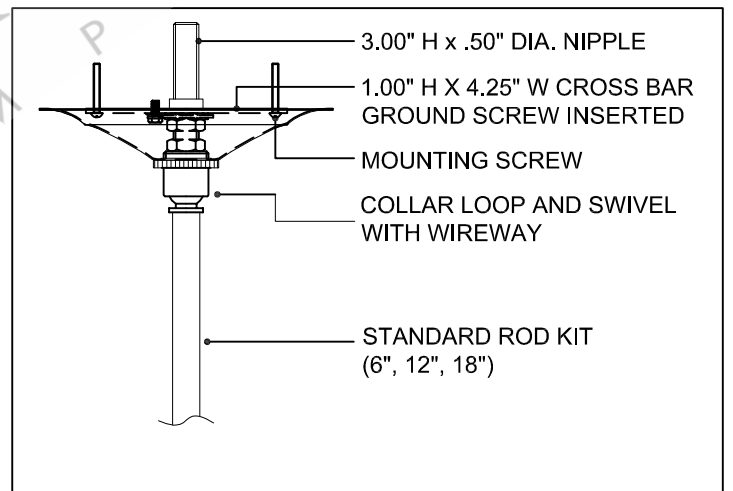

TOP VIEW

59" MAX. HT.

CANOPY DETAIL

9000-0617B

ALL WORK © 2020 CURREY & COMPANY