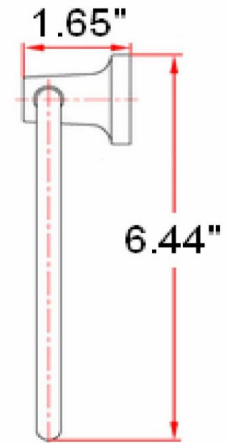

Millbridge Wall-Mounted Towel Ring for Bathroom
Satin Nickel

SPECIFICATIONS

MATERIAL CONSTRUCTION:	Zinc
PVD FINISH:	No
ASSEMBLY REQUIRED:	Yes
TOOLS NEEDED FOR INSTALLATION:	Screwdriver
ASSEMBLED DIMENSIONS:	1.65" H x 5.91" L x 6.44" D
ASSEMBLED WEIGHT:	0.35 lbs.
MIN. LENGTH:	N/A
MAX LENGTH:	N/A
SCREWS INCLUDED:	Yes
DRYWALL ANCHORS INCLUDED:	Yes
CENTER TO CENTER:	N/A