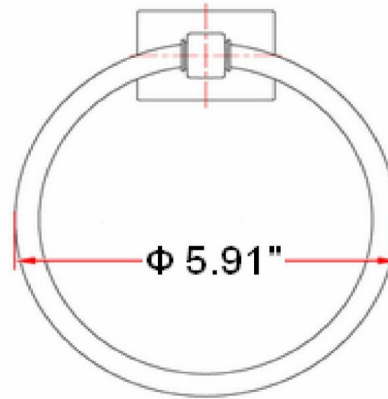

Millbridge Wall-Mounted Towel Ring for Bathroom
Satin Nickel

SPECIFICATIONS

MATERIAL CONSTRUCTION:	Zinc
PVD FINISH:	No
ASSEMBLY REQUIRED:	Yes
TOOLS NEEDED FOR INSTALLATION:	Screwdriver
ASSEMBLED DIMENSIONS:	1.65" H x 5.91" L x 6.44" D
ASSEMBLED WEIGHT:	0.35 lbs.
MIN. LENGTH:	N/A
MAX LENGTH:	N/A
SCREWS INCLUDED:	Yes
DRYWALL ANCHORS INCLUDED:	Yes
CENTER TO CENTER:	N/A