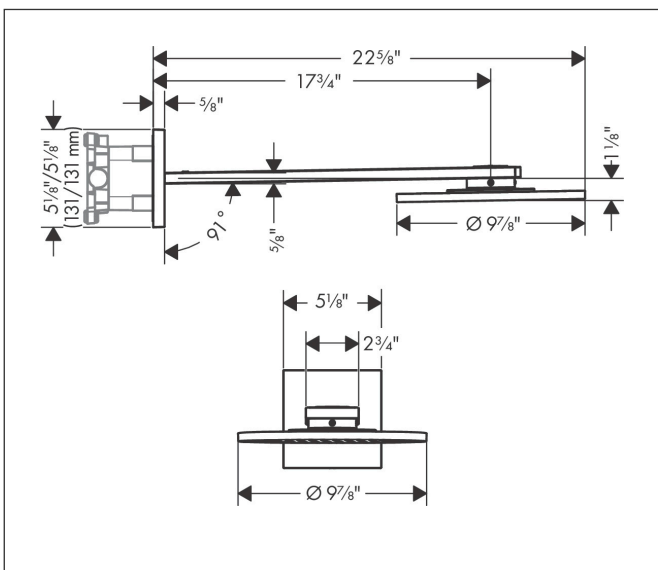

Brand	AXOR
Art. Name	AXOR ShowerSolutions Showerhead 250 2- Jet with Showerarm Trim, 2.5 GPM
Art. Nr.	35296821
Surface	brushed nickel
Pos.	1

Product Picture

Drawing

Features

- Consists of: Showerhead, Showerarm, Green Diverter
- shower head size: 250 mm
- Spray modes: PowderRain, Intense PowderRain
- adjustment with shift on thermostat
- dynamic spray nozzles move out while using
- Flow: 2.5 GPM (9.5 L/Min)
- Showerhead removable for cleaning
- ServiceCard with sieve can be removed without tools for cleaning purpose